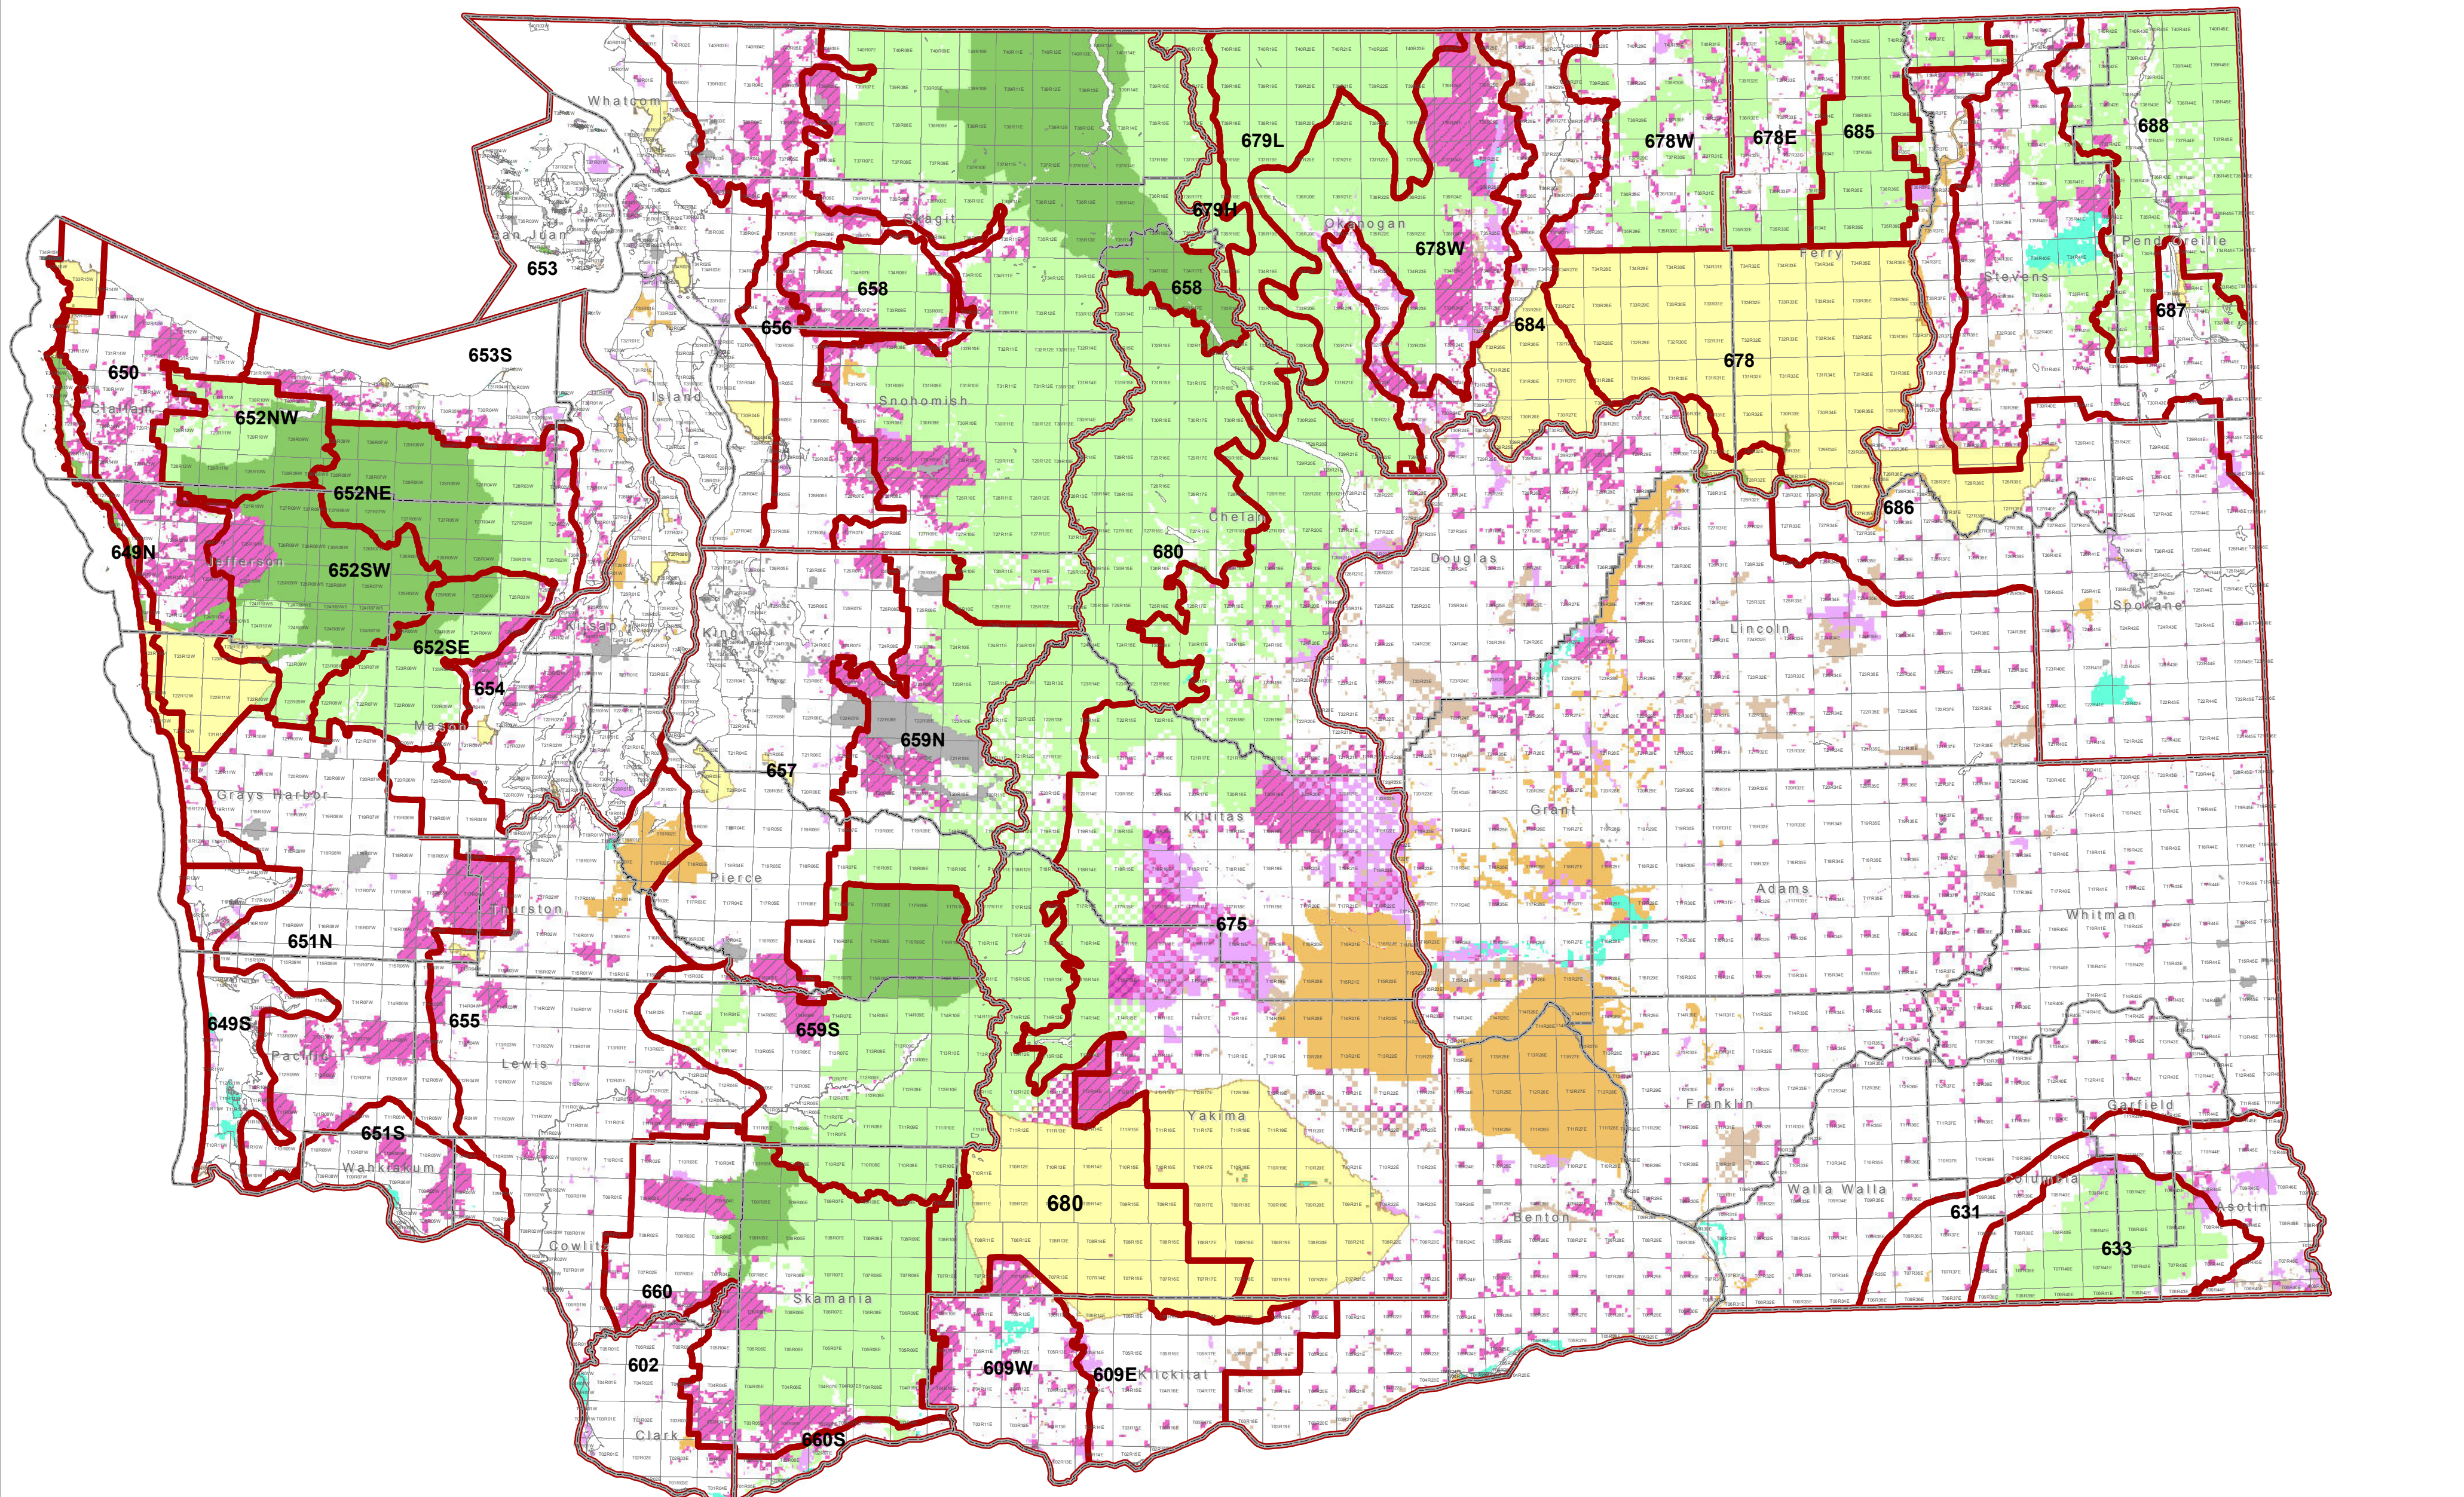

Industrial Fire Precaution Level (IFPL) Shutdown Zones

- County Boundaries
- Fire Shutdown Zones
- Tribal Lands
- US Forest Service
- US Bureau of Land Management
- Public Land Survey Townships
- National Park Service
- Other Federal
- Other State
- DNR-Managed (Surface) Lands
- US Fish and Wildlife Service
- County, Municipal or University