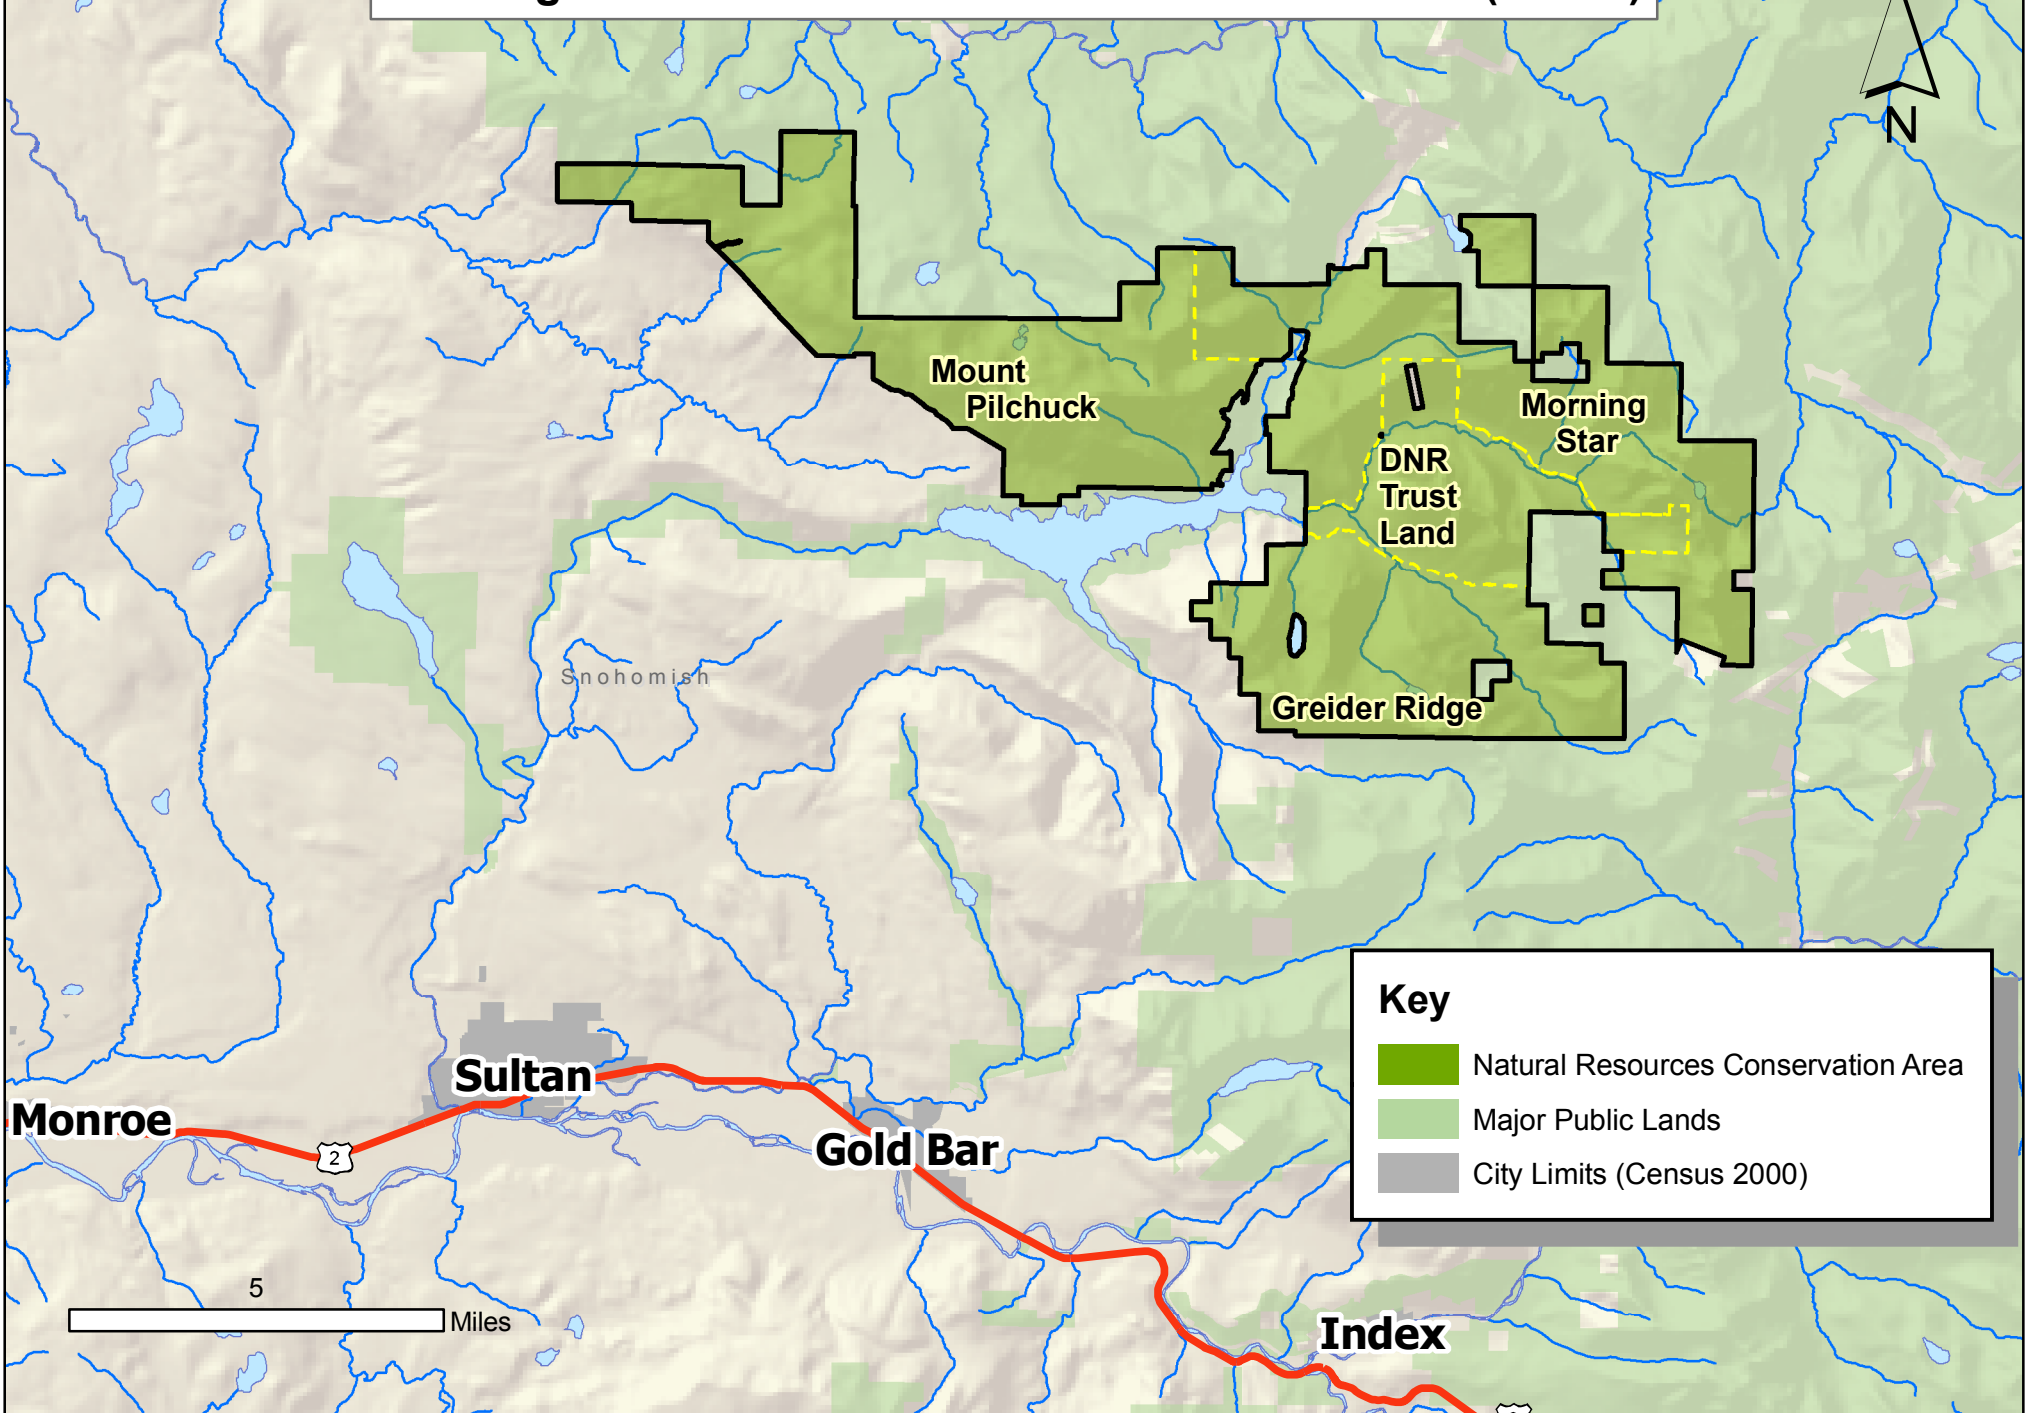

**Granite Falls**

**Morningstar Natural Resources Conservation Area (NRCA)**

Snohomish

Mount  
Pilchuck

DNR  
Trust  
Land

Morning  
Star

Greider Ridge

**Sultan**

**Monroe**

**Gold Bar**

**Index**

5

Miles

**Key**

-  Natural Resources Conservation Area
-  Major Public Lands
-  City Limits (Census 2000)