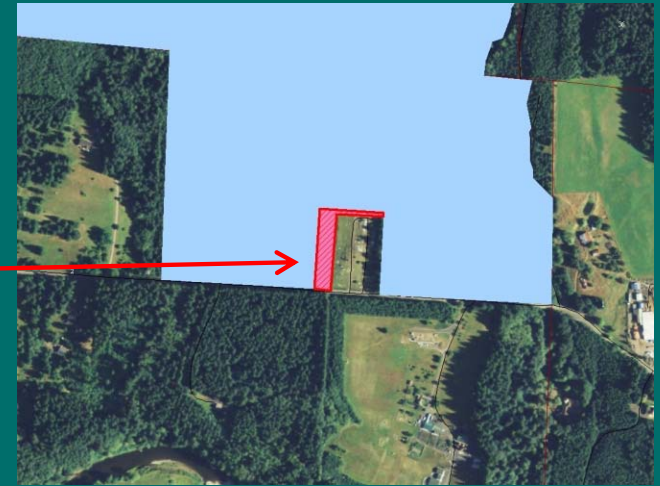

Pacific Cascades
Region: Lincoln
Block

Transfer Parcel:

- ▶ 13 miles W of Chehalis

Exchange Parcel:

- ▶ 11 miles NW of Centralia

Doty/Dryad Cemetery

Direct Transfer and Inter-Trust Exchange

- ▶ 1.27 acres
- ▶ Transfer to Lewis County Cemetery District 3
- ▶ \$6,400
 - Timber: \$3,600
 - Reprod: \$1,160
 - Land: \$1,640

Doty/Dryad Cemetery

Direct Transfer and Inter-Trust Exchange

AFTER

AFTER

Legend

-  Common School
-  State Forest Transfer

Doty/Dryad Cemetery

Direct Transfer and Inter-Trust Exchange