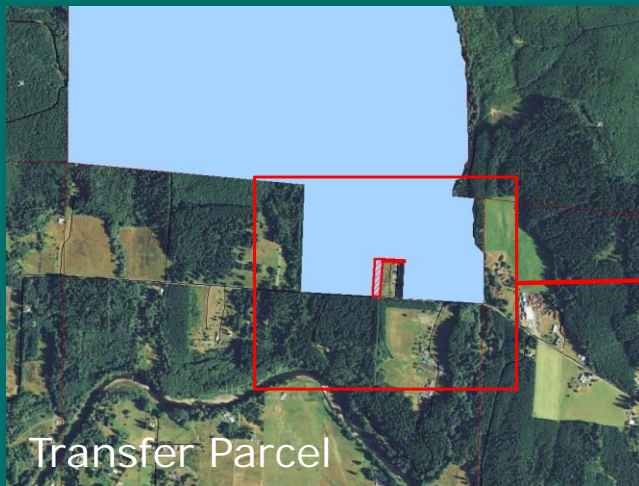

Pacific Cascades
Region: Lincoln
Block

Transfer Parcel:

- ▶ 13 miles W of Chehalis

Exchange Parcel:

- ▶ 11 miles NW of Centralia

Doty/Dryad Cemetery

Direct Transfer and Inter-Trust Exchange

- ▶ 1.27 acres
- ▶ Transfer to Lewis County Cemetery District 3
- ▶ \$6,400
 - Timber: \$3,600
 - Reprod: \$1,160
 - Land: \$1,640

Doty/Dryad Cemetery

Direct Transfer and Inter-Trust Exchange

AFTER

AFTER

Legend

-  Common School
-  State Forest Transfer

Doty/Dryad Cemetery

Direct Transfer and Inter-Trust Exchange