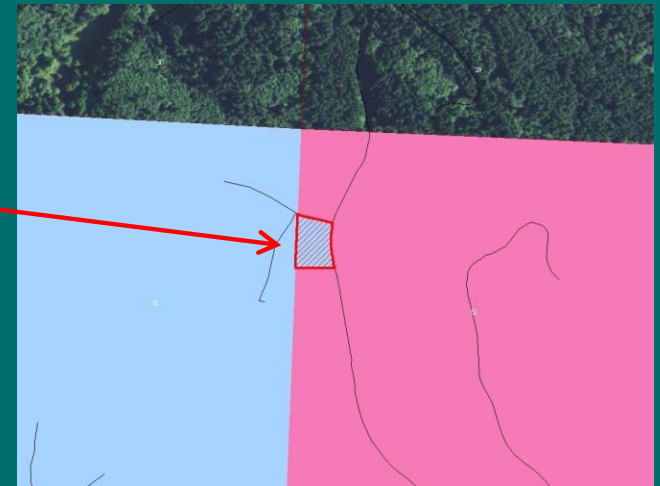

Pacific Cascades
Region: Lincoln
Block

Transfer Parcel:

- ▶ 13 miles W of Chehalis

Exchange Parcel:

- ▶ 11 miles NW of Centralia

Doty/Dryad Cemetery

Direct Transfer and Inter-Trust Exchange

- ▶ 1.27 acres
- ▶ Transfer to Lewis County Cemetery District 3
- ▶ \$6,400
 - Timber: \$3,600
 - Reprod: \$1,160
 - Land: \$1,640

Doty/Dryad Cemetery

Direct Transfer and Inter-Trust Exchange

AFTER

AFTER

Legend

-  Common School
-  State Forest Transfer

Doty/Dryad Cemetery

Direct Transfer and Inter-Trust Exchange