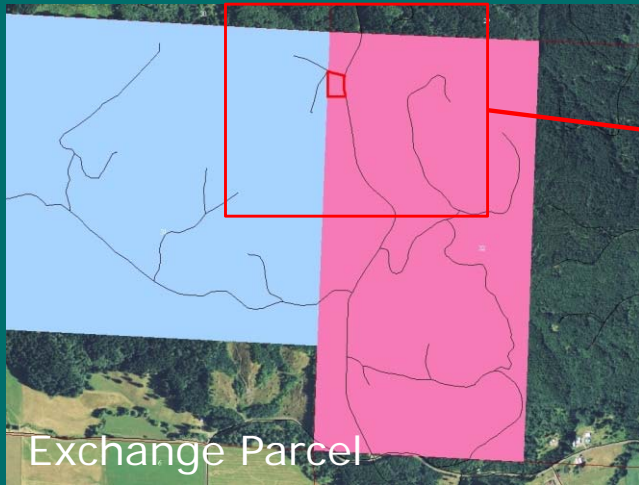

Pacific Cascades
Region: Lincoln
Block

Transfer Parcel:

- ▶ 13 miles W of Chehalis

Exchange Parcel:

- ▶ 11 miles NW of Centralia

Doty/Dryad Cemetery

Direct Transfer and Inter-Trust Exchange

- ▶ 1.27 acres
- ▶ Transfer to Lewis County Cemetery District 3
- ▶ \$6,400
 - Timber: \$3,600
 - Reprod: \$1,160
 - Land: \$1,640

Doty/Dryad Cemetery

Direct Transfer and Inter-Trust Exchange

AFTER

AFTER

Legend

-  Common School
-  State Forest Transfer

Doty/Dryad Cemetery

Direct Transfer and Inter-Trust Exchange