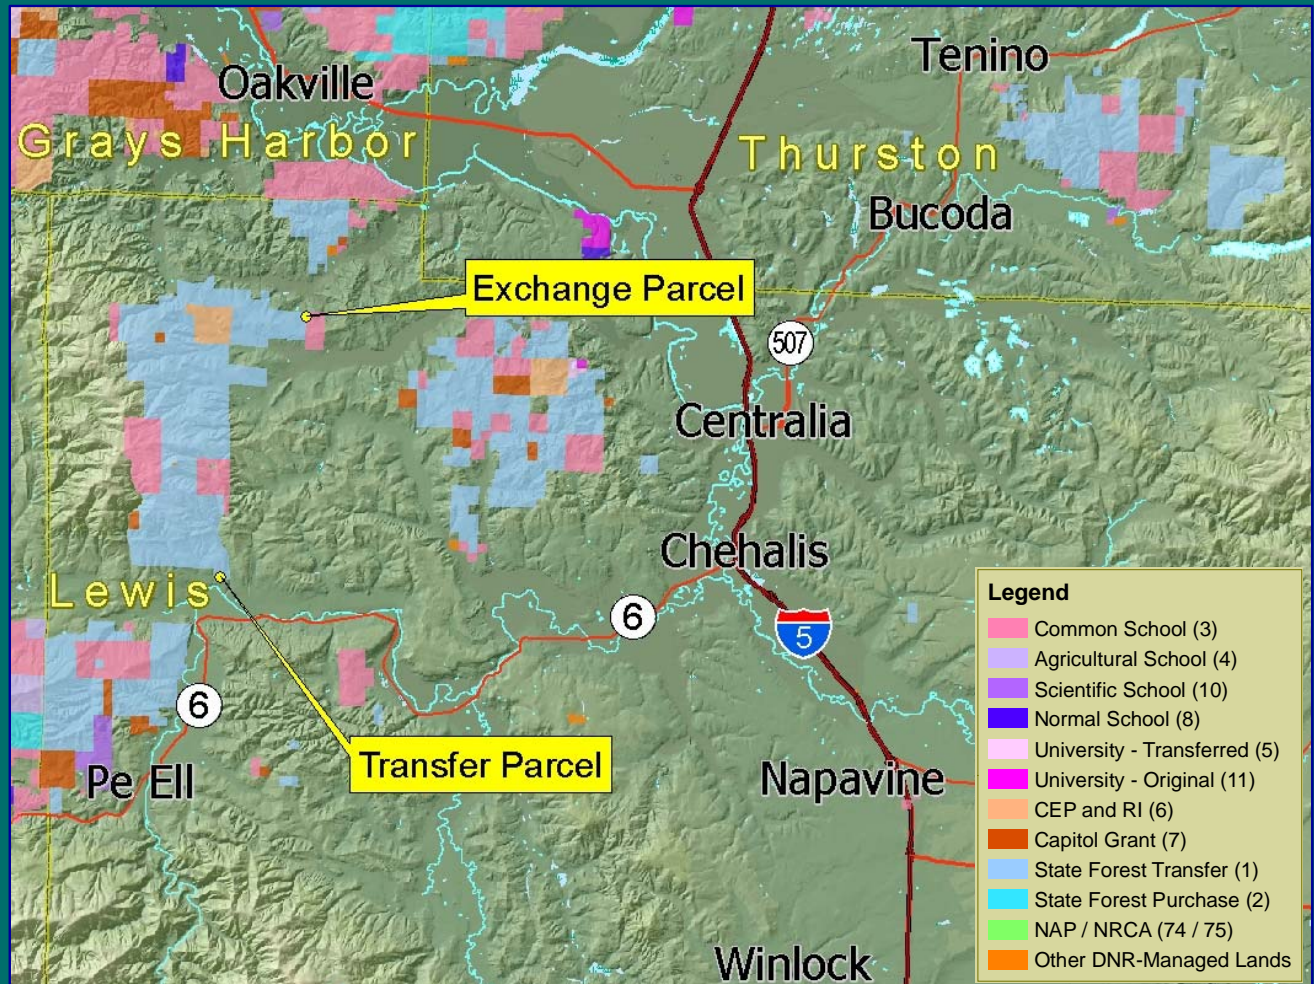

DOTY/DRYAD CEMETERY

Direct Transfer

02-087690

Inter-Trust Exchange

86-087880

Lewis County

Doty/Dryad Cemetery

Direct Transfer and Inter-Trust Exchange

Pacific Cascades
Region: Lincoln
Block

Transfer Parcel:

- ▶ 13 miles W of Chehalis

Exchange Parcel:

- ▶ 11 miles NW of Centralia

Doty/Dryad Cemetery

Direct Transfer and Inter-Trust Exchange

- ▶ 1.27 acres
- ▶ Transfer to Lewis County Cemetery District 3
- ▶ \$6,400
 - Timber: \$3,600
 - Reprod: \$1,160
 - Land: \$1,640

Doty/Dryad Cemetery

Direct Transfer and Inter-Trust Exchange

AFTER

AFTER

Legend

-  Common School
-  State Forest Transfer

Doty/Dryad Cemetery

Direct Transfer and Inter-Trust Exchange