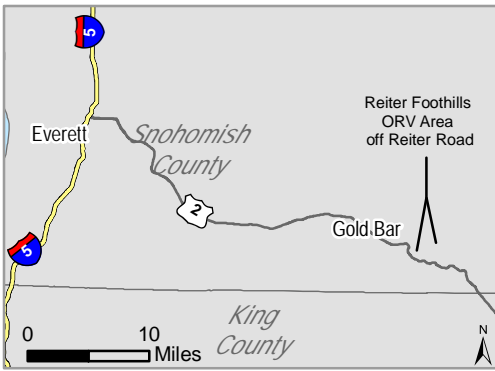

Reiter Foothills Forest

ATV / Single-Track Trails

Subject to Revision without Notification
Jan 2016

NOTES:

1. Some trails in this area are still under construction. Please stay out of work zones and stockpile areas.
2. Obey posted signs. Park as directed. Stay on open trails only.
3. There are active timber harvests. Watch for and stay clear of logging trucks on the roads.
4. Trials Area is for trials bikes only. If you do not have a Trials Bike stay on trails.
5. Planned and Future Trails have not been field verified. Subject to revision.

| Trials Area Entrance | Future ~8.5 miles | Planned ~2.0 miles | Complete ATV Trails ~3.7 miles | Complete ST Trails ~5.33 miles |
|----------------------|----------------------|-----------------------|--------------------------------------|--------------------------------------|
| | | | | |