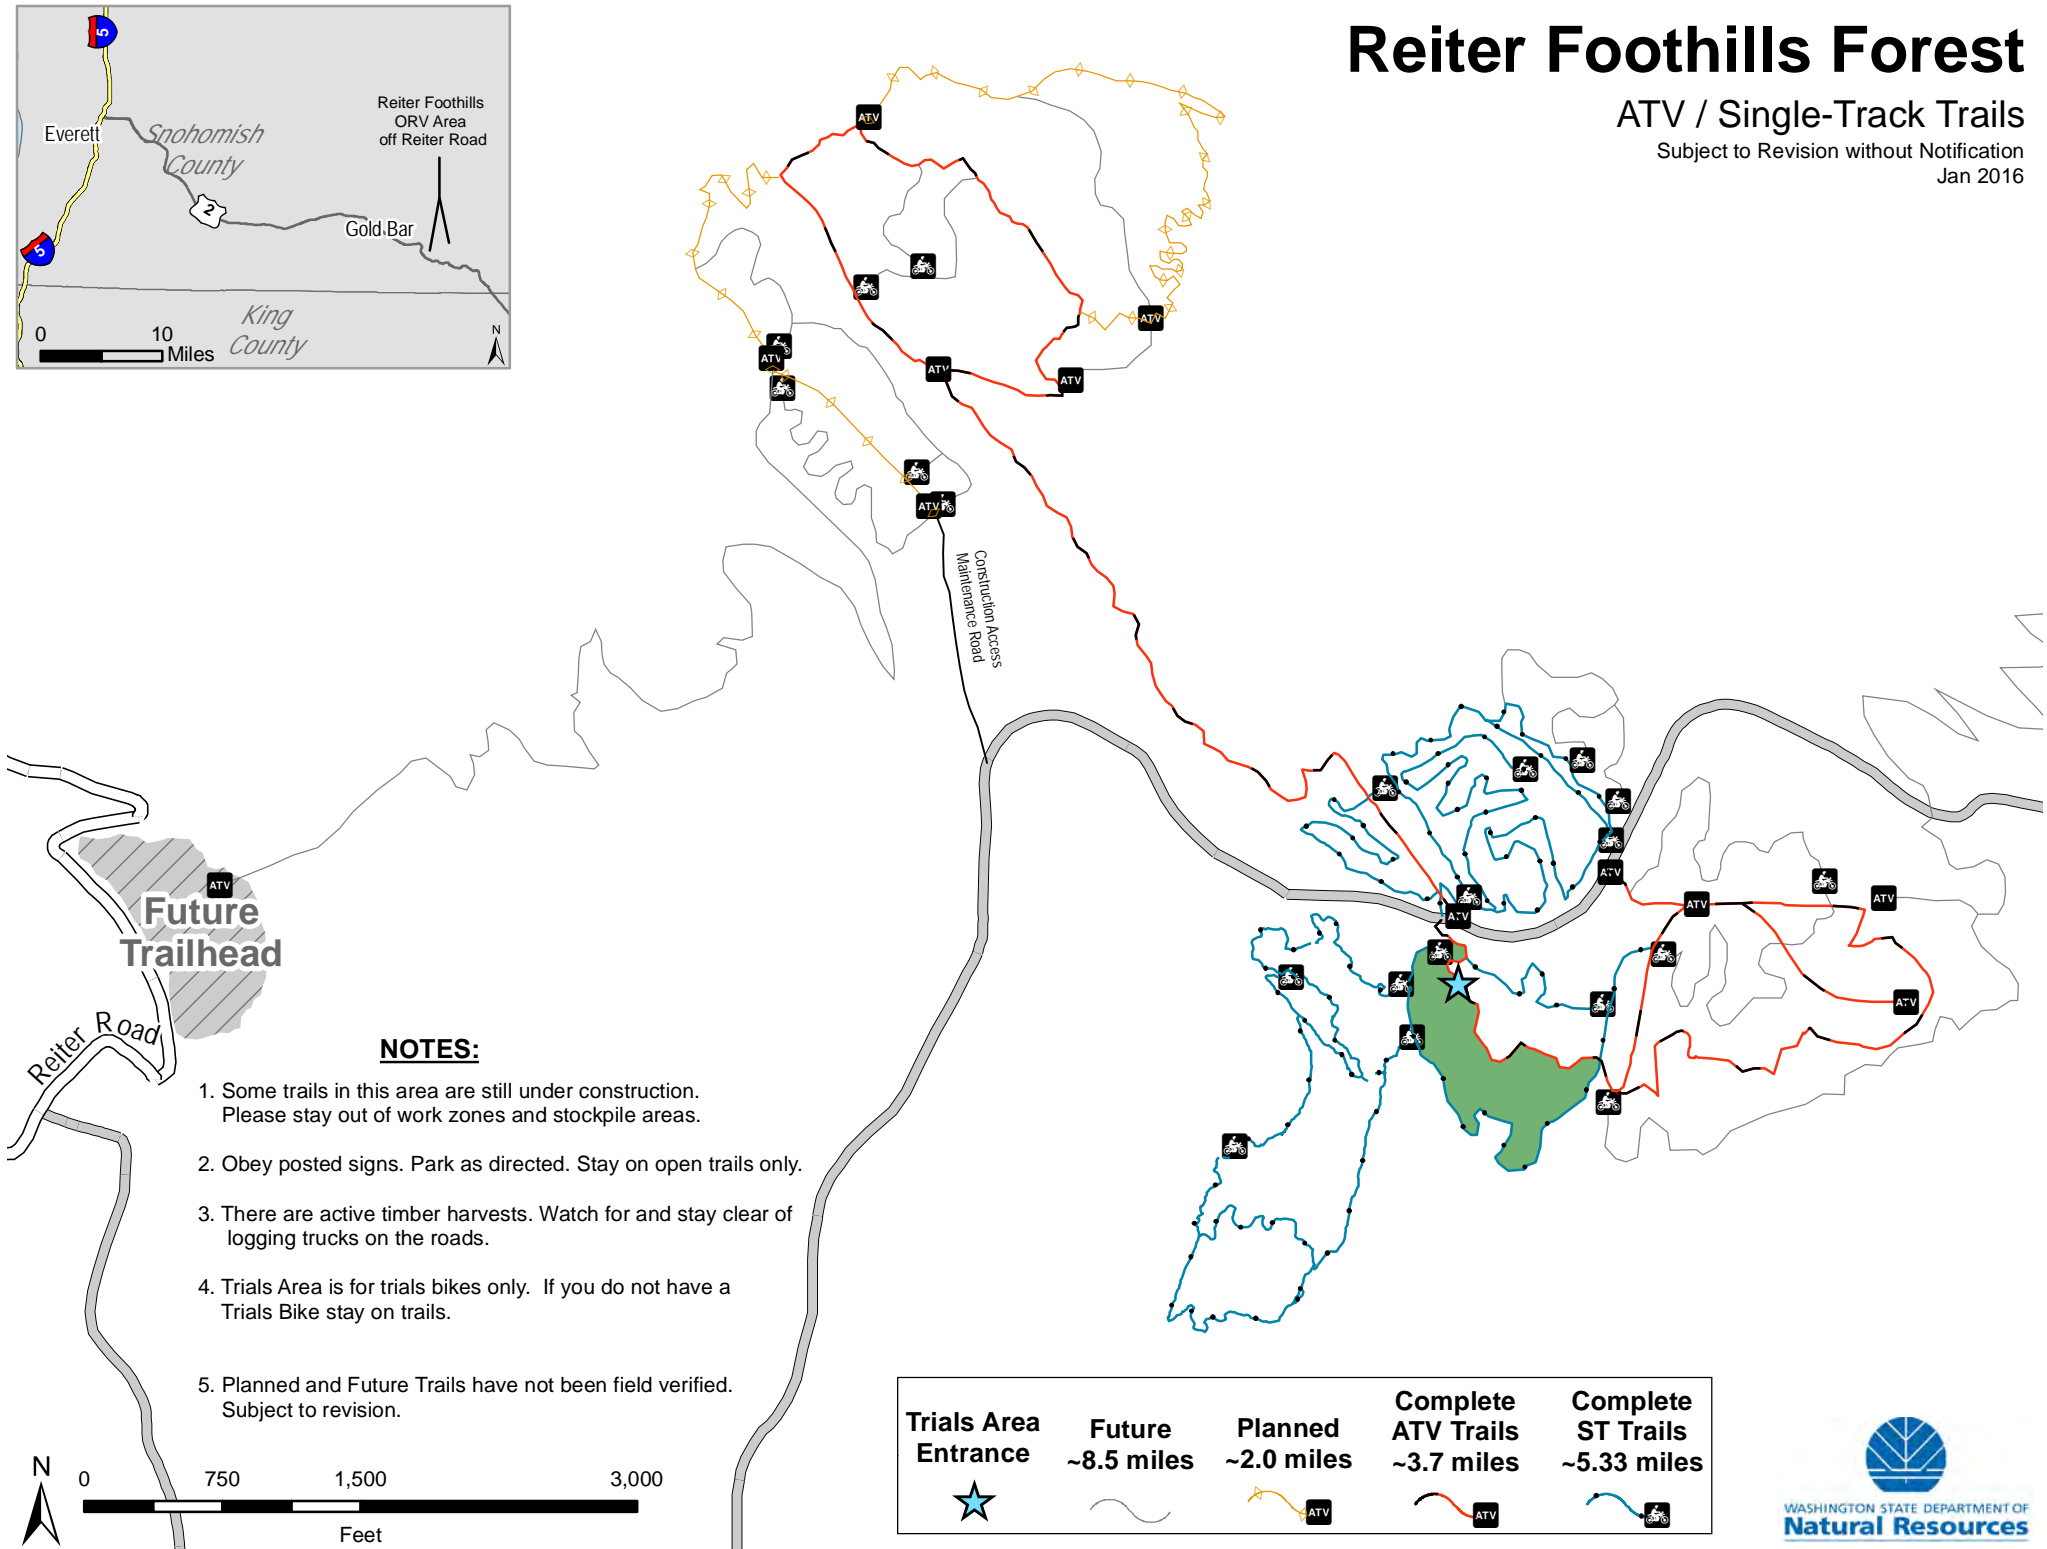

Reiter Foothills Forest

ATV / Single-Track Trails

Subject to Revision without Notification
Jan 2016

NOTES:

1. Some trails in this area are still under construction. Please stay out of work zones and stockpile areas.
2. Obey posted signs. Park as directed. Stay on open trails only.
3. There are active timber harvests. Watch for and stay clear of logging trucks on the roads.
4. Trials Area is for trials bikes only. If you do not have a Trials Bike stay on trails.
5. Planned and Future Trails have not been field verified. Subject to revision.

| Trials Area Entrance | Future ~8.5 miles | Planned ~2.0 miles | Complete ATV Trails ~3.7 miles | Complete ST Trails ~5.33 miles |
|----------------------|----------------------|-----------------------|--------------------------------------|--------------------------------------|
| | | | | |