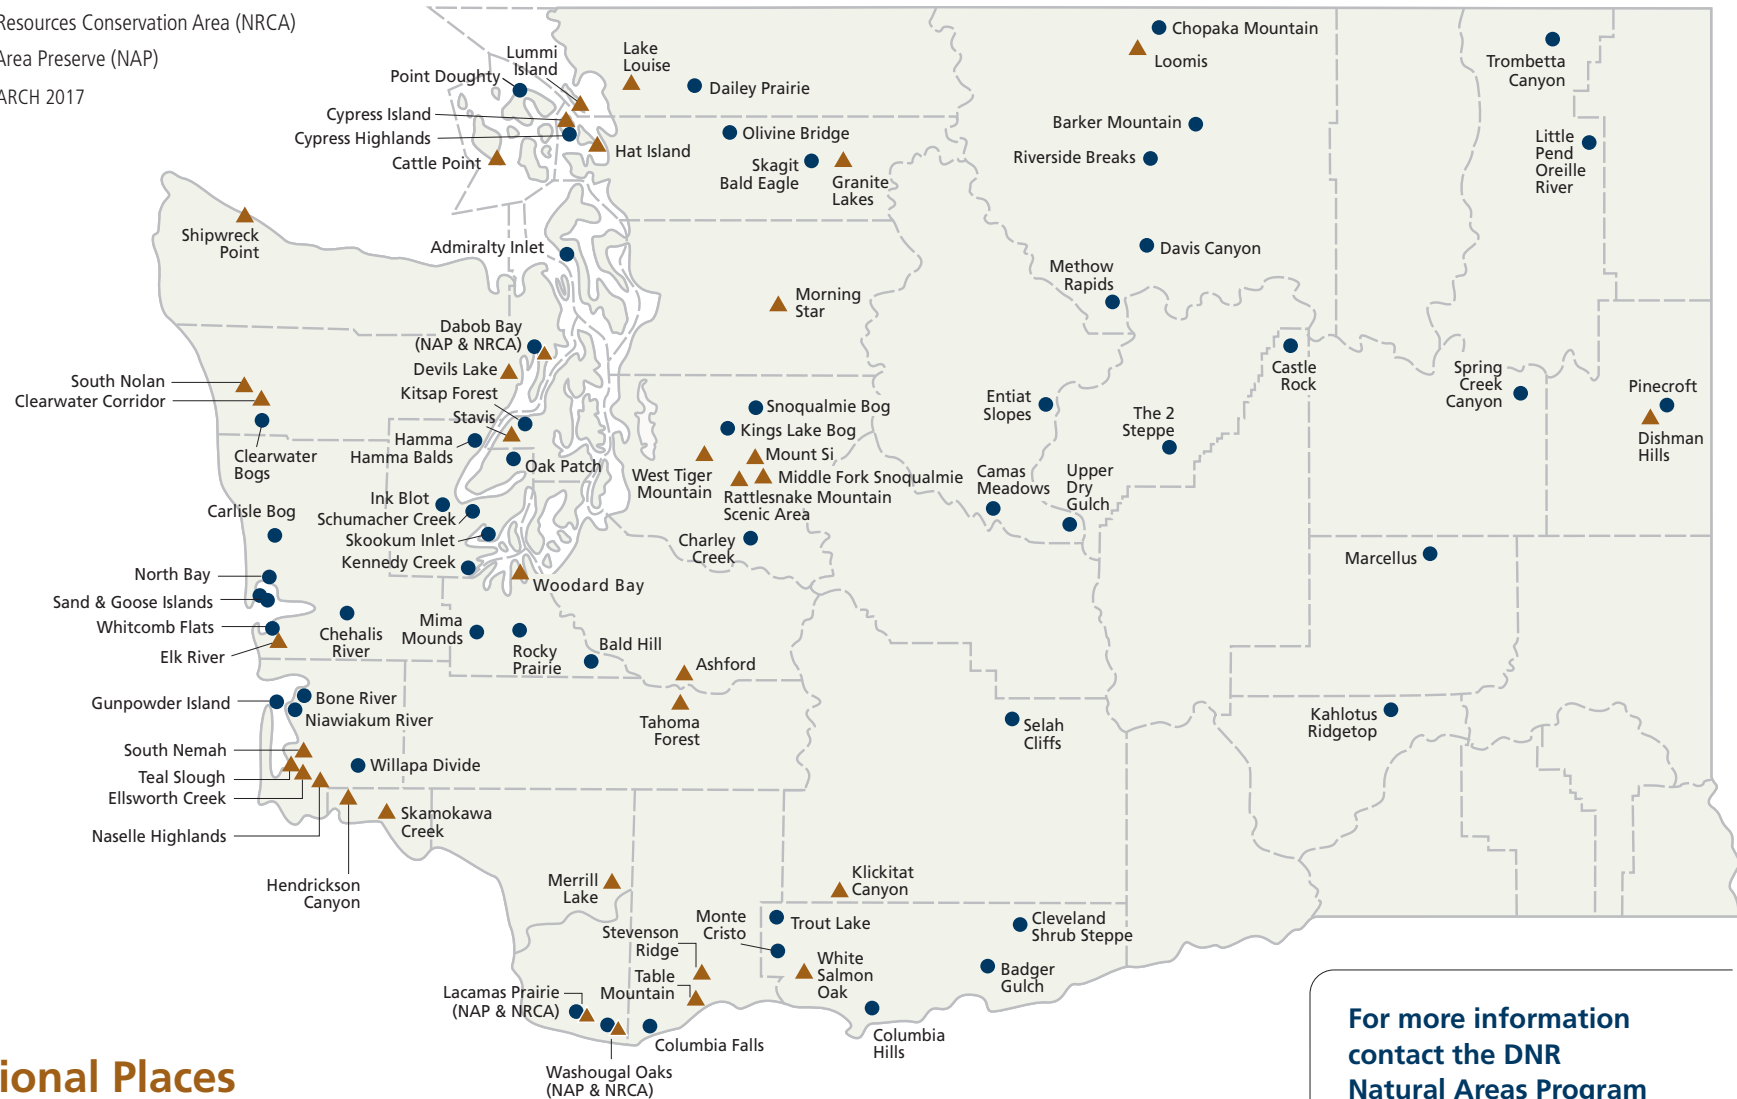

# Washington's Natural Areas

▲ Natural Resources Conservation Area (NRCA)

● Natural Area Preserve (NAP)

AS OF MARCH 2017

## Exceptional Places

Quality examples of Washington's native grasslands, woodlands, marshes and more are protected in natural areas managed by the Department of Natural Resources (DNR). These special sites offer opportunities for research and education. Some have interpretive or recreation trails. Others require DNR permission to visit because features are sensitive to human disturbance.

For more information  
contact the DNR  
Natural Areas Program  
PO Box 47014  
Olympia, WA 98504-7014  
(360) 902-1600  
TRS: 7-1-1  
[dnr.wa.gov](http://dnr.wa.gov)