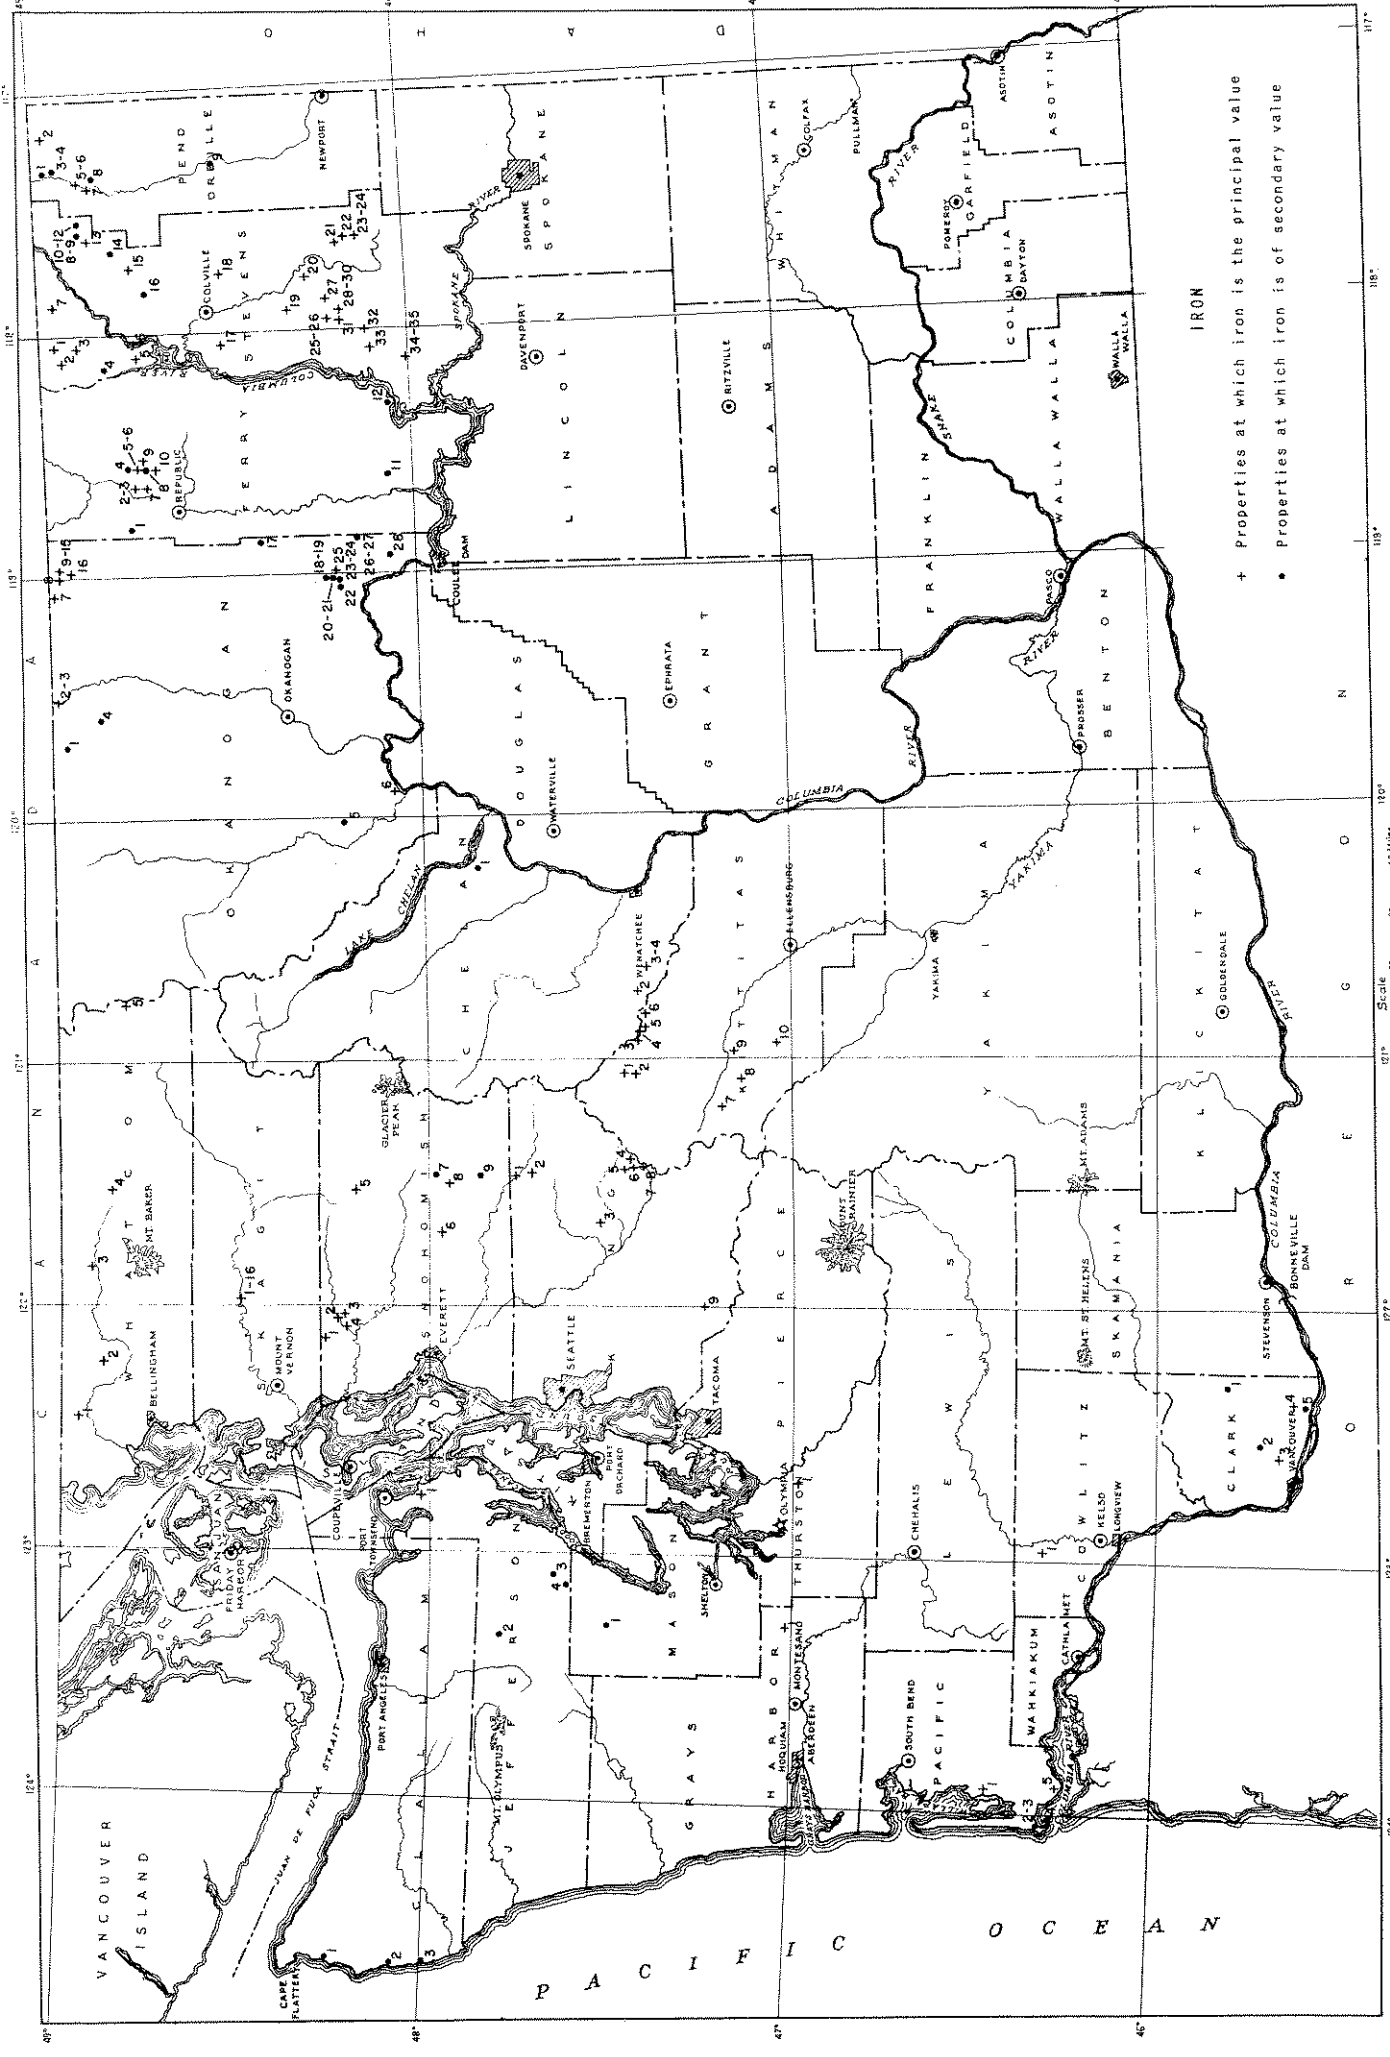

IRON

- + Properties at which iron is the principal value
- Properties at which iron is of secondary value

Scale
0 10 20 30 40 Miles