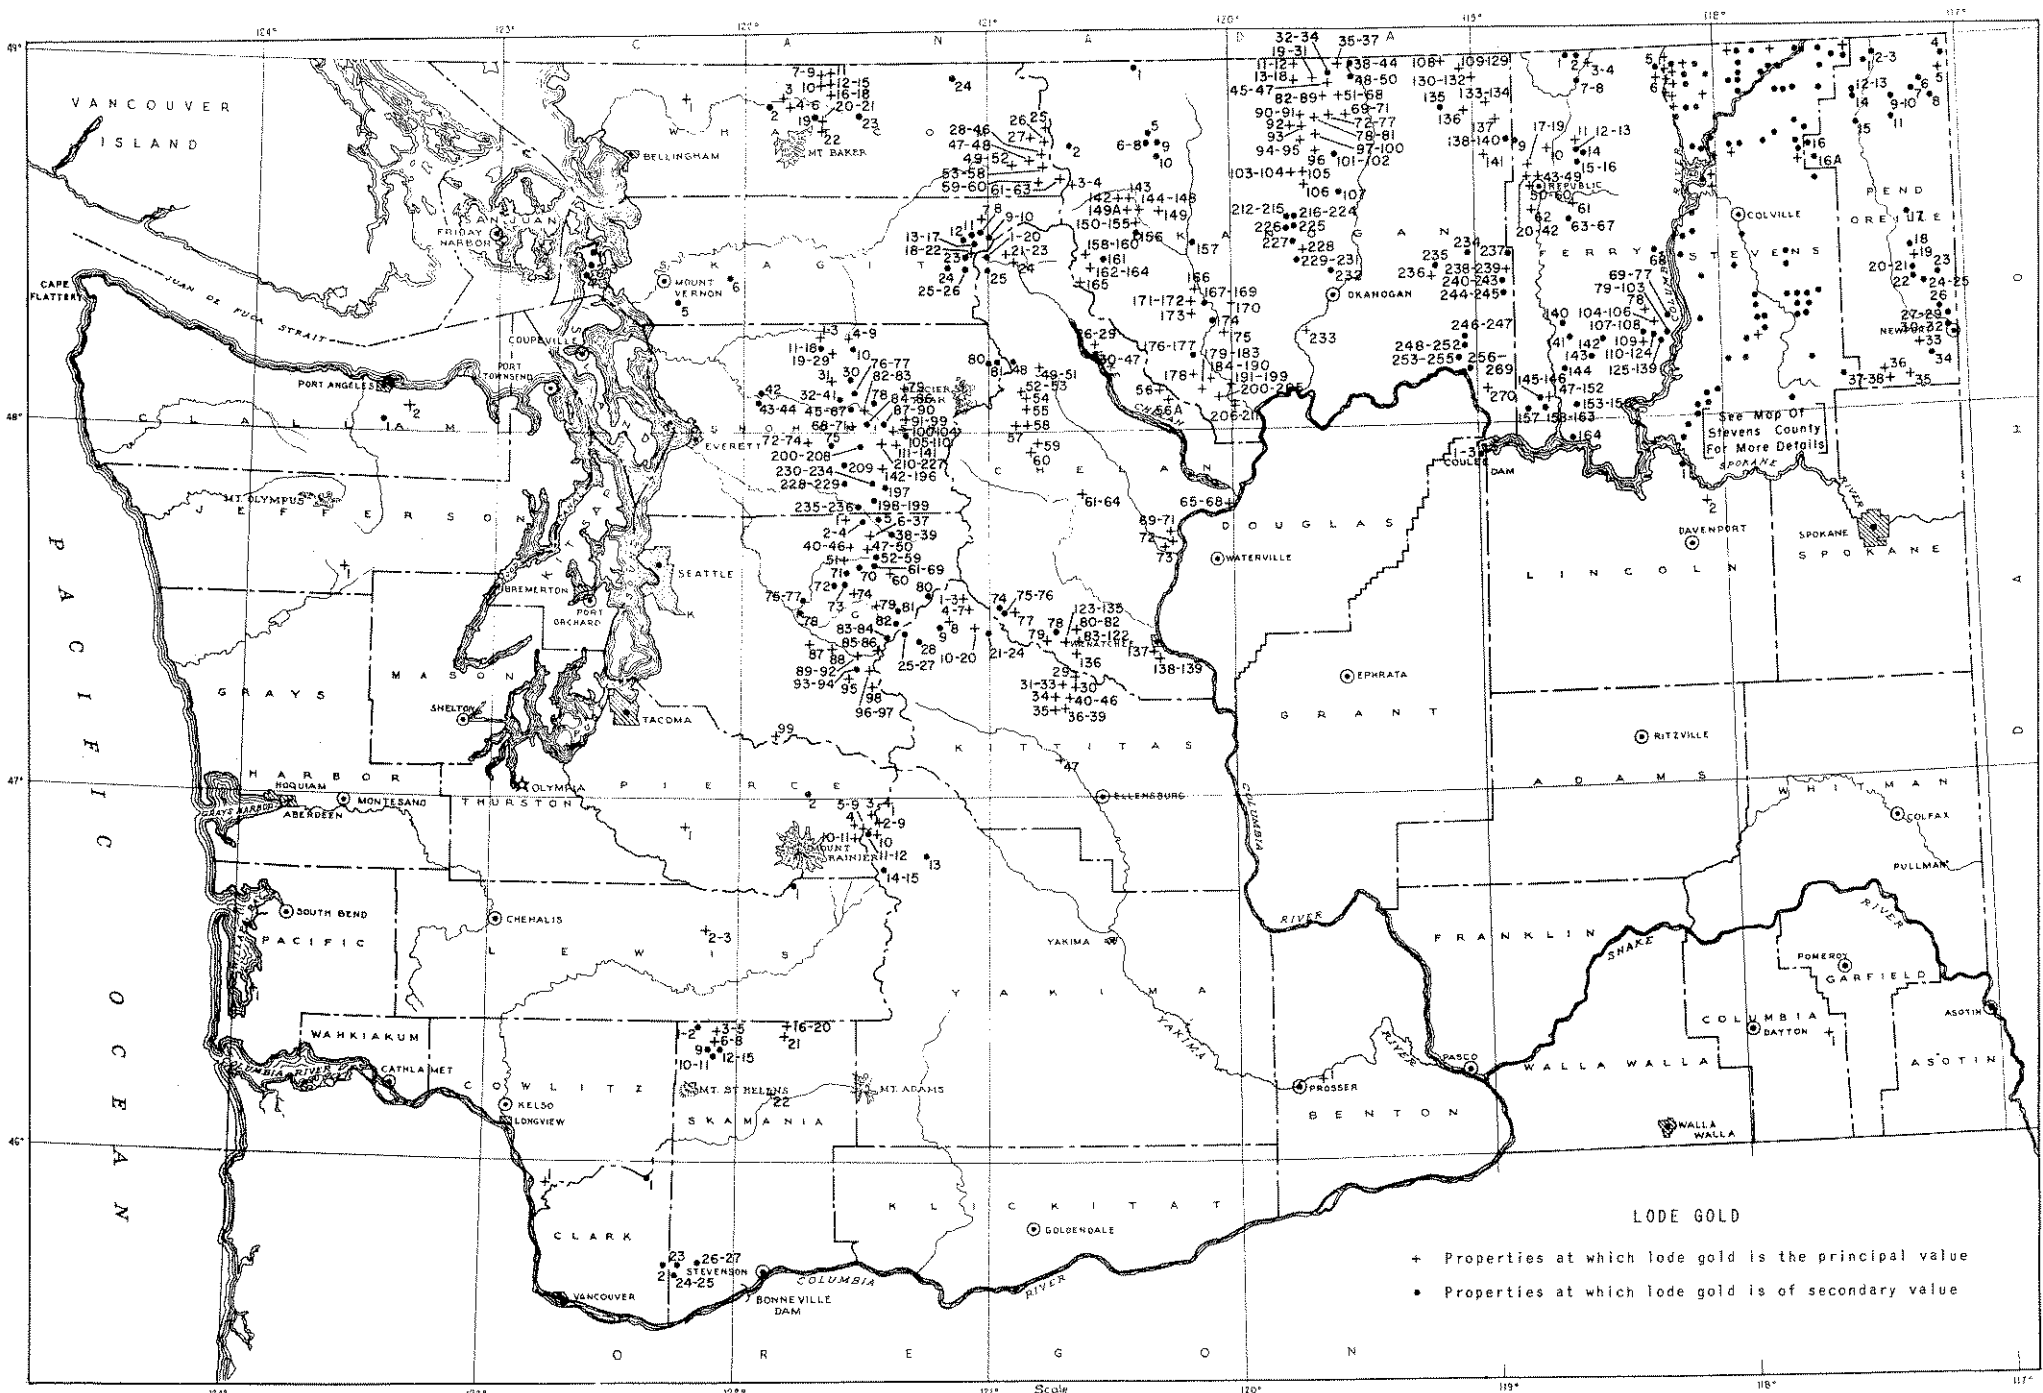

LODE GOLD

- + Properties at which lode gold is the principal value
- Properties at which lode gold is of secondary value

Scale 0 10 20 30 40 Miles