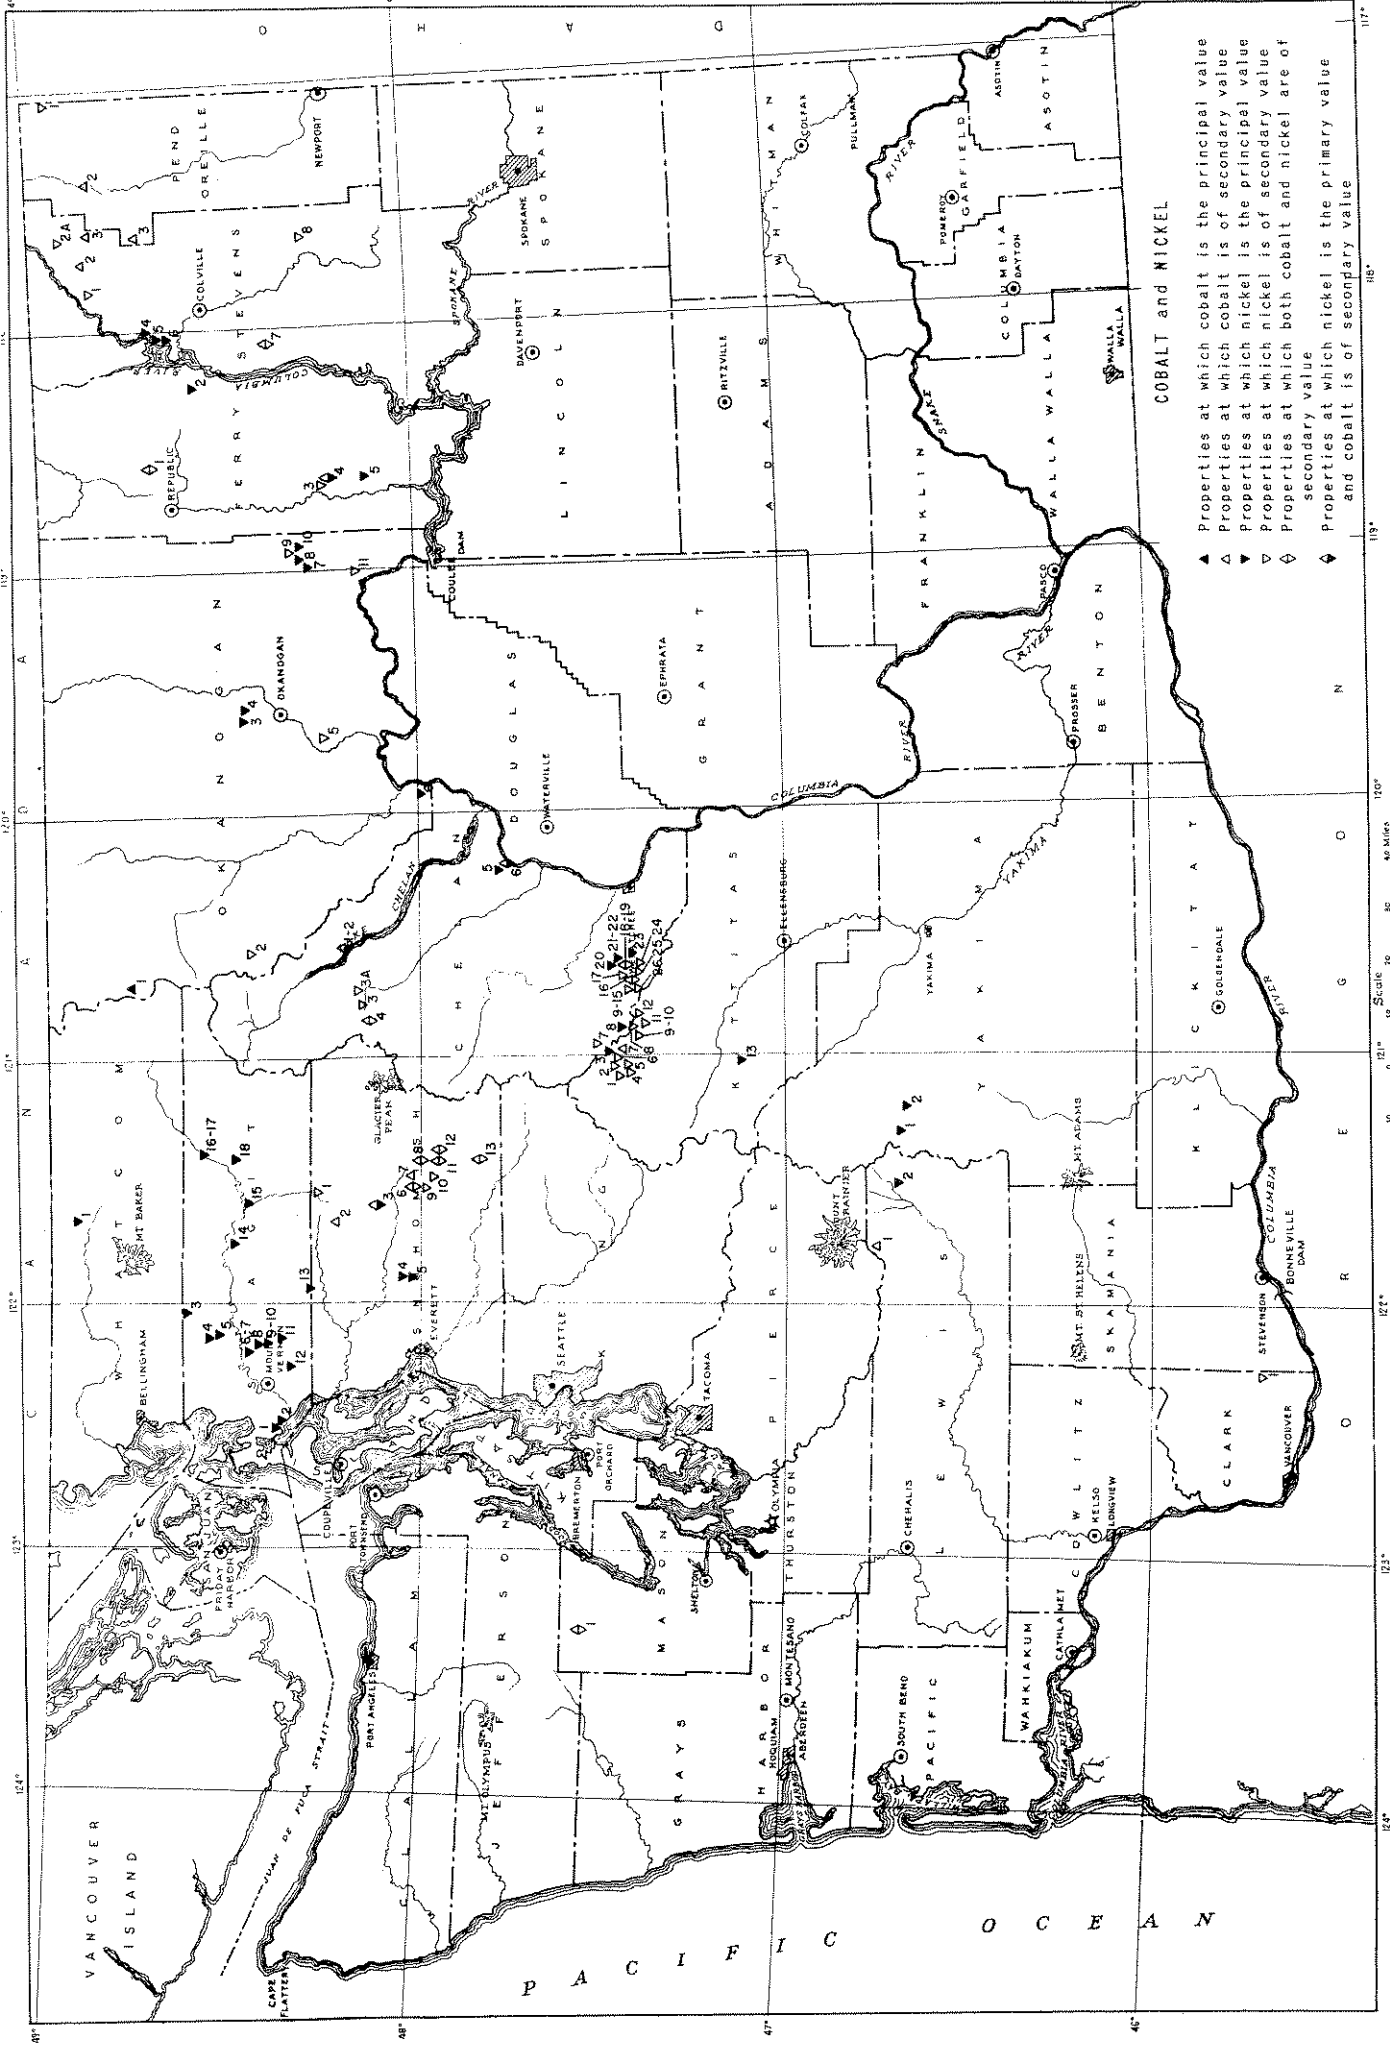

COBALT and NICKEL

- ▲ Properties at which cobalt is the principal value
- ▼ Properties at which cobalt is of secondary value
- ▽ Properties at which nickel is the principal value
- Properties at which nickel is of secondary value
- Properties at which both cobalt and nickel are of secondary value
- Properties at which nickel is the primary value and cobalt is of secondary value

Scale 1:50,000
0 5 10 15 20 Miles

Map showing the distribution of Cobalt and Nickel properties in Washington state. The map includes county names, major cities, and rivers. The legend on the right side explains the symbols used for Cobalt and Nickel properties.