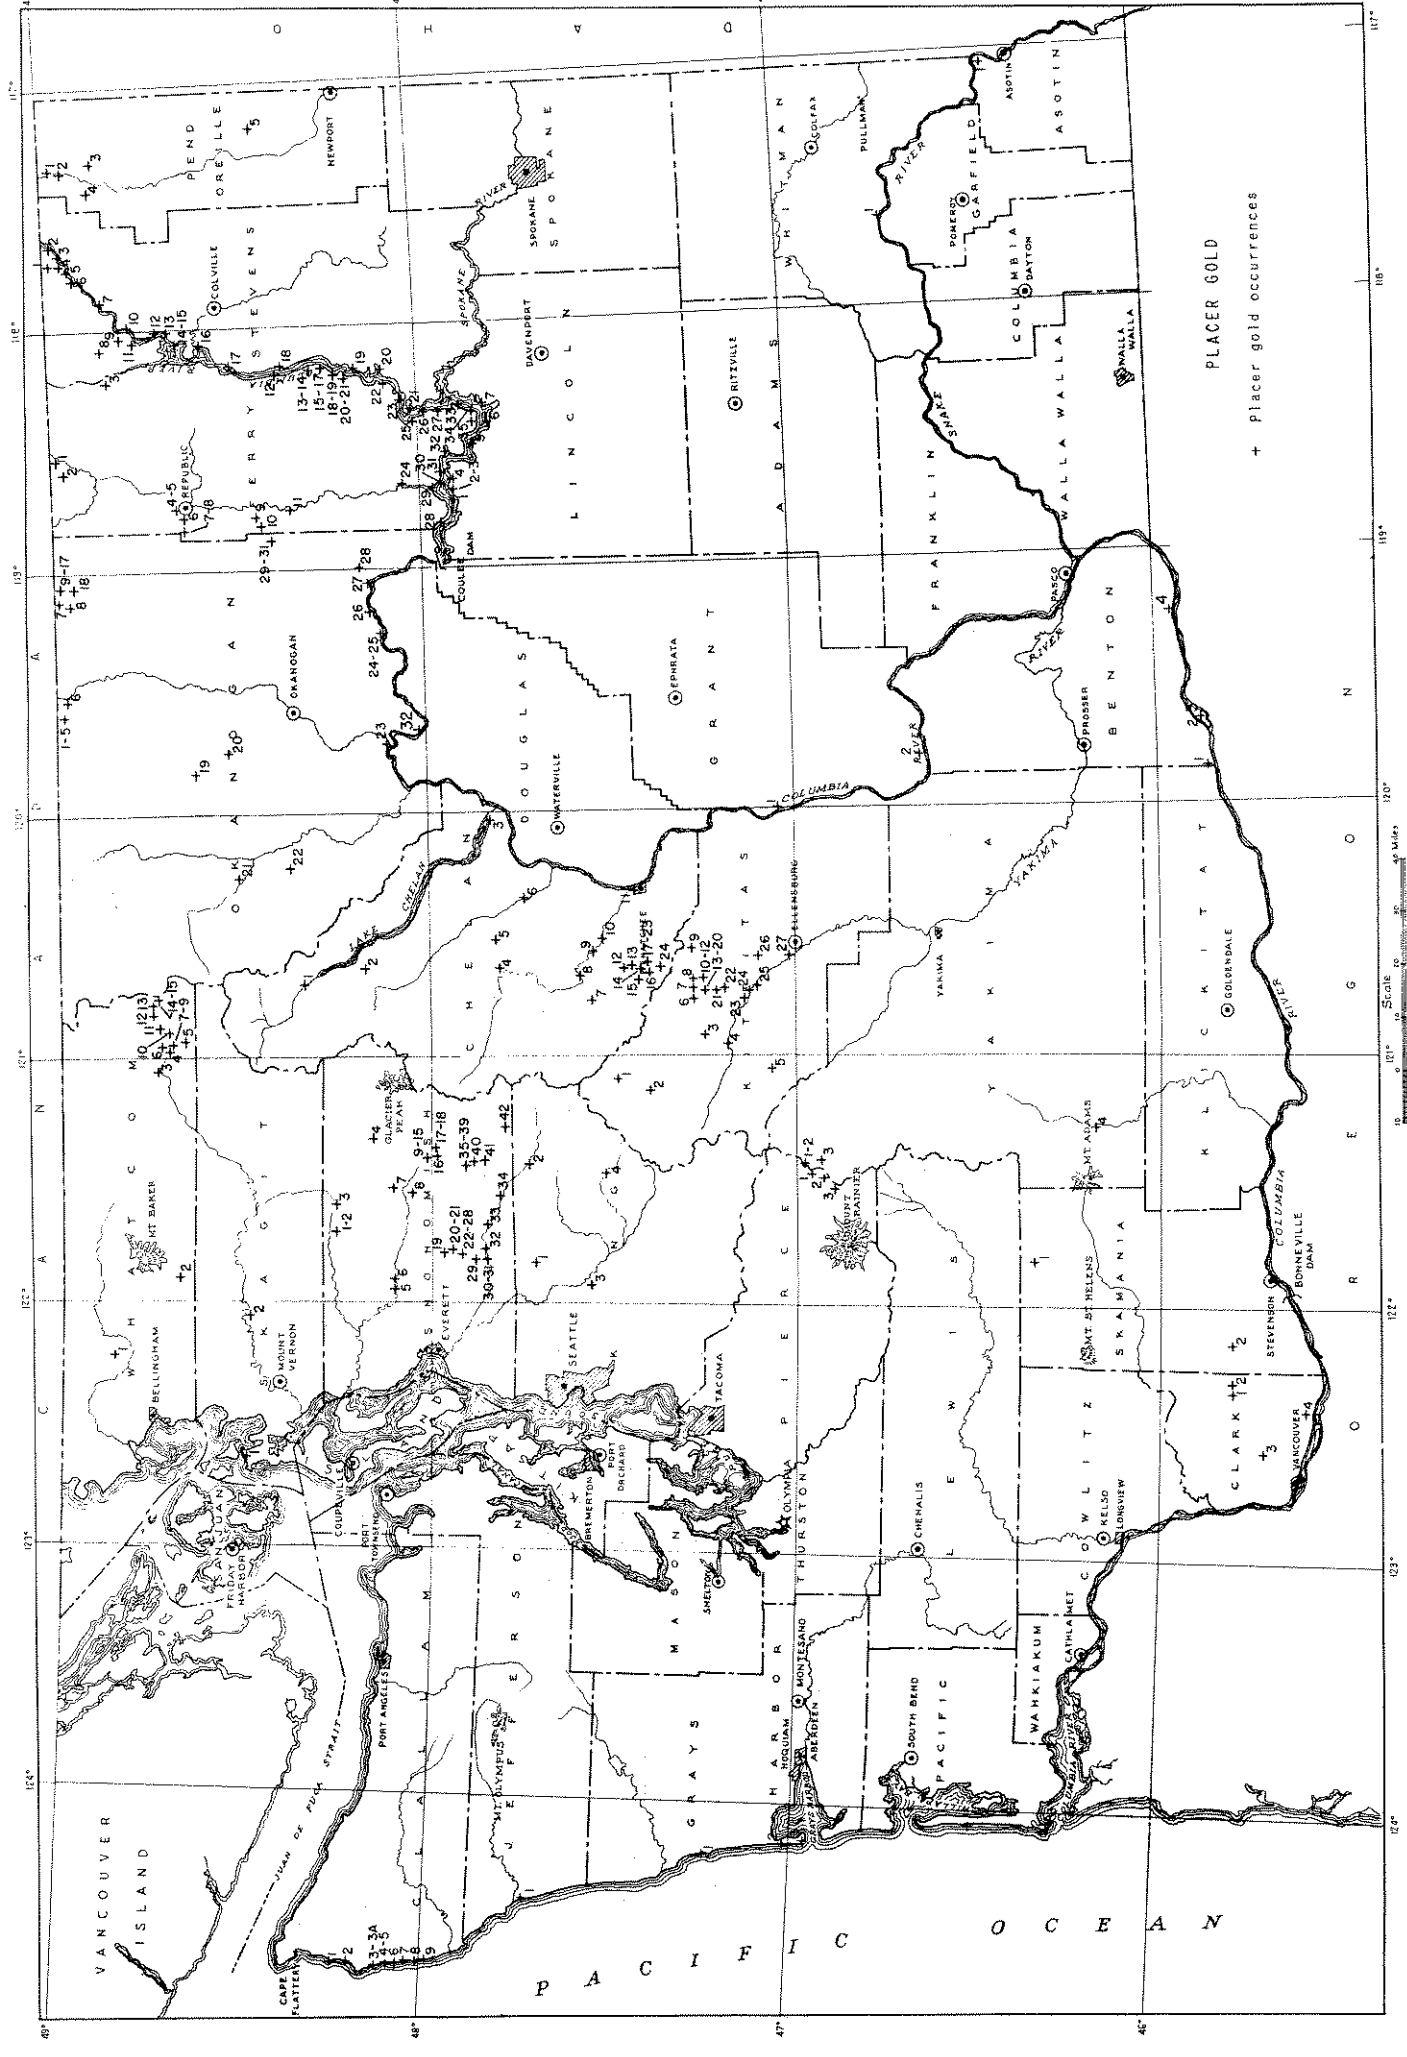

- Indian Bar

**YAKIMA COUNTY**

- Elizabeth
- Gold Links
- Gold Hill
- Surveyors Creek

**PLATE 10**  
**PLACER GOLD**

PLACER GOLD  
+ Placer gold occurrences

Map showing Washington state with county boundaries and major cities. The map includes a grid of latitude and longitude lines. Major cities like Seattle, Tacoma, and Spokane are marked. Rivers such as the Columbia, Snake, and Cowlitz are shown. The map is titled 'PLACER GOLD + Placer gold occurrences'.