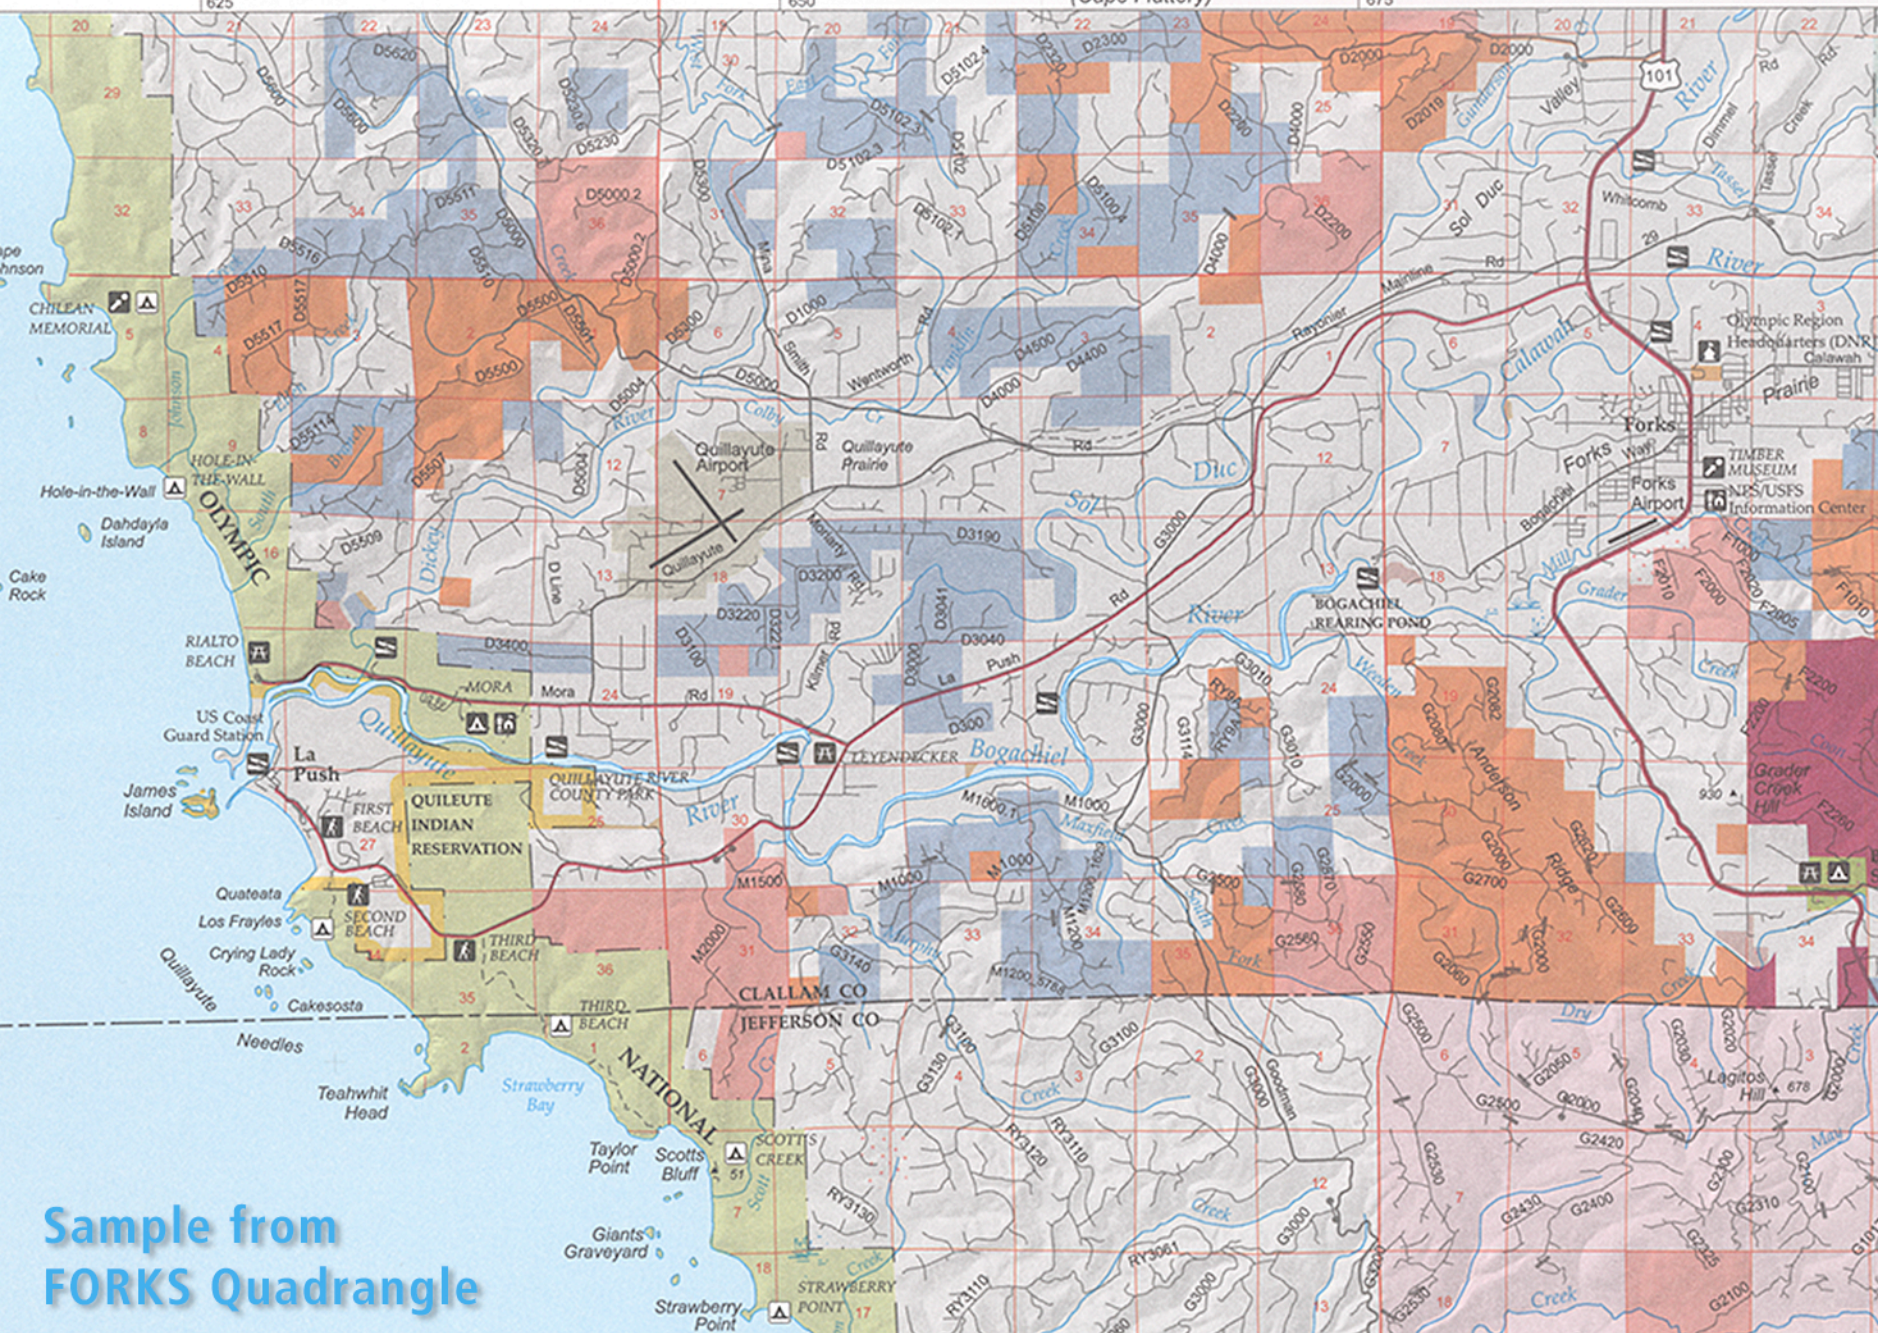

R15W

R14W 30'

(Cape Flattery)

R13W

Sample from  
**FORKS** Quadrangle

low resolution for web display purposes