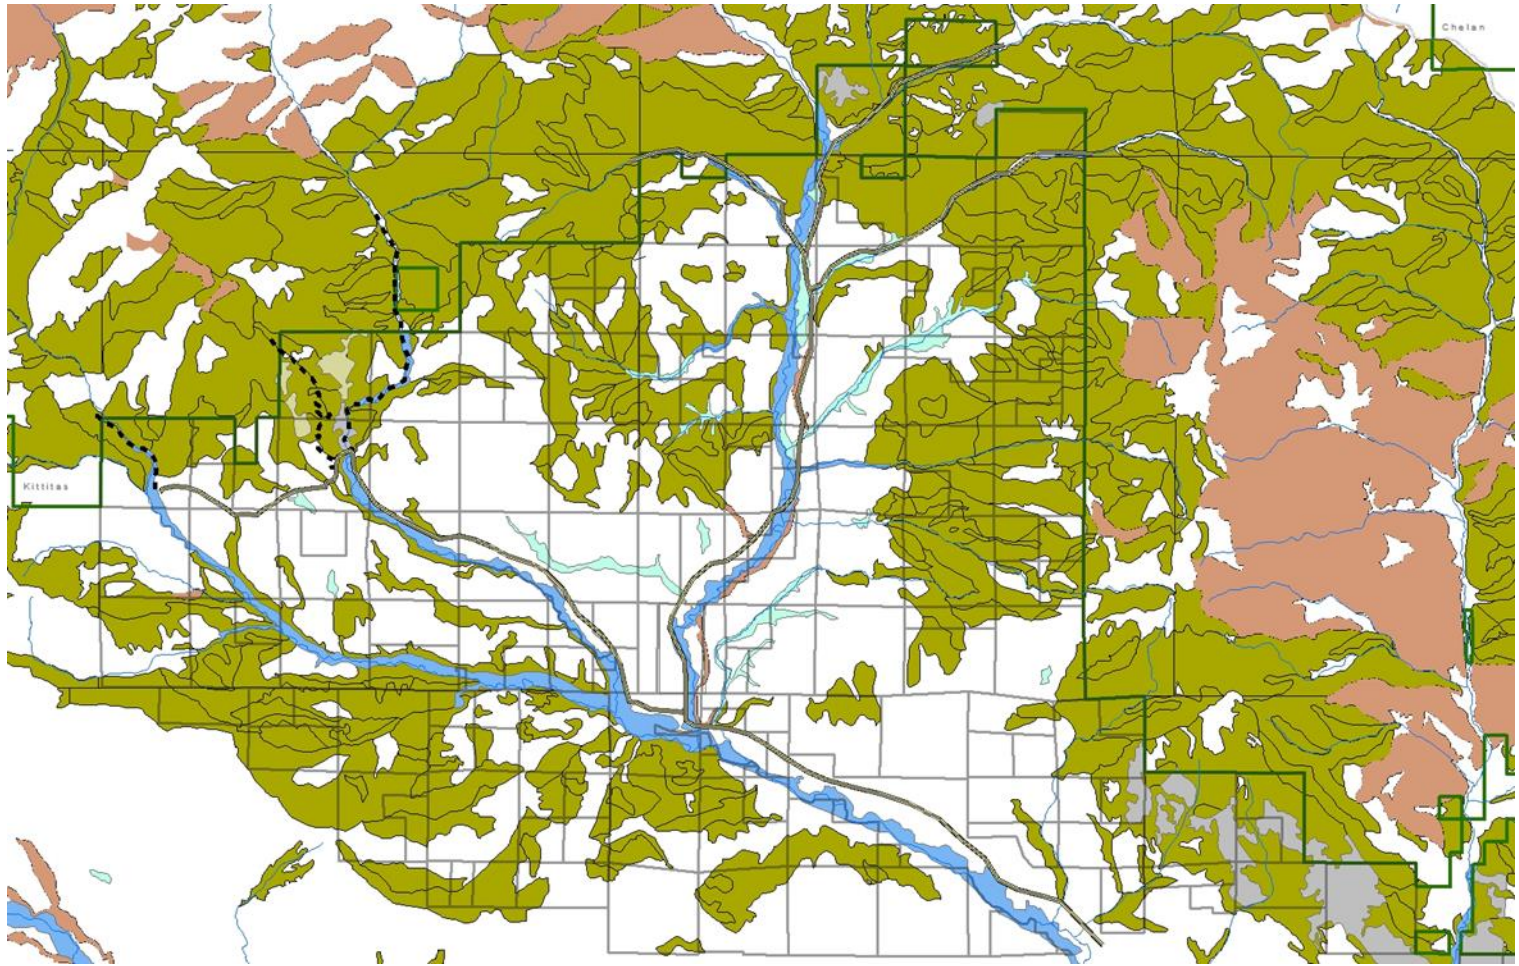

ORV Conceptual Information DRAFT

Teanaway Community Forest

Water quality sensitive sites - DRAFT

USFS Trails Locations

Conceptual Community Connectors and USFS Trails DRAFT

Conceptual ORV Area - DRAFT