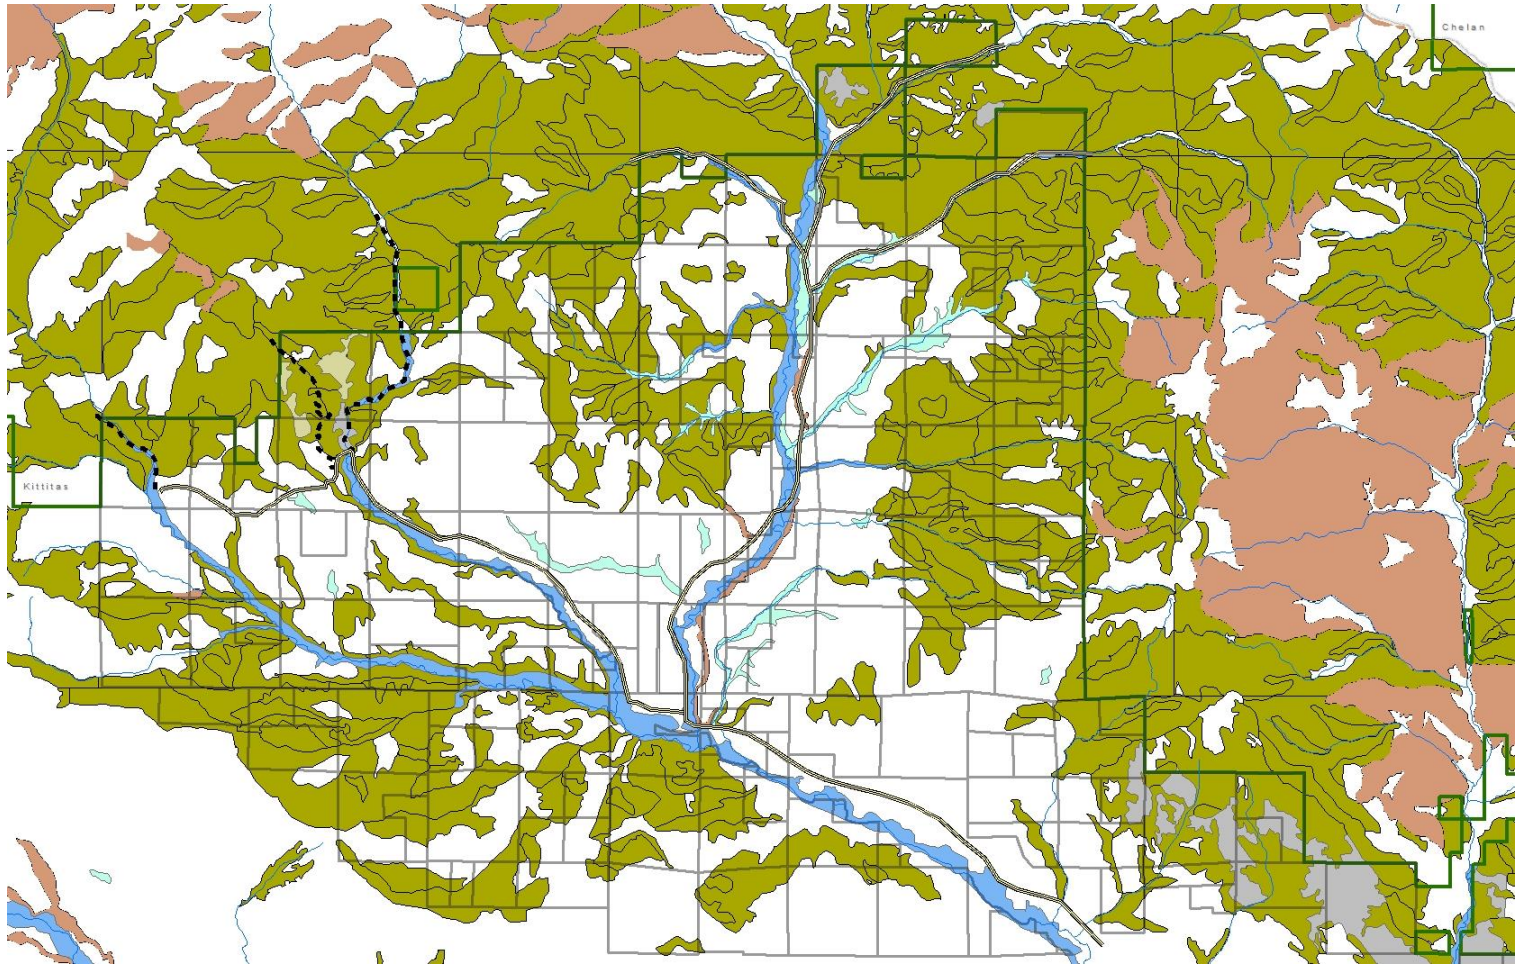

ORV Conceptual Information DRAFT

Teanaway Community Forest

Water quality sensitive sites - DRAFT

USFS Trails Locations

Conceptual Community Connectors and USFS Trails DRAFT

Conceptual ORV Area - DRAFT