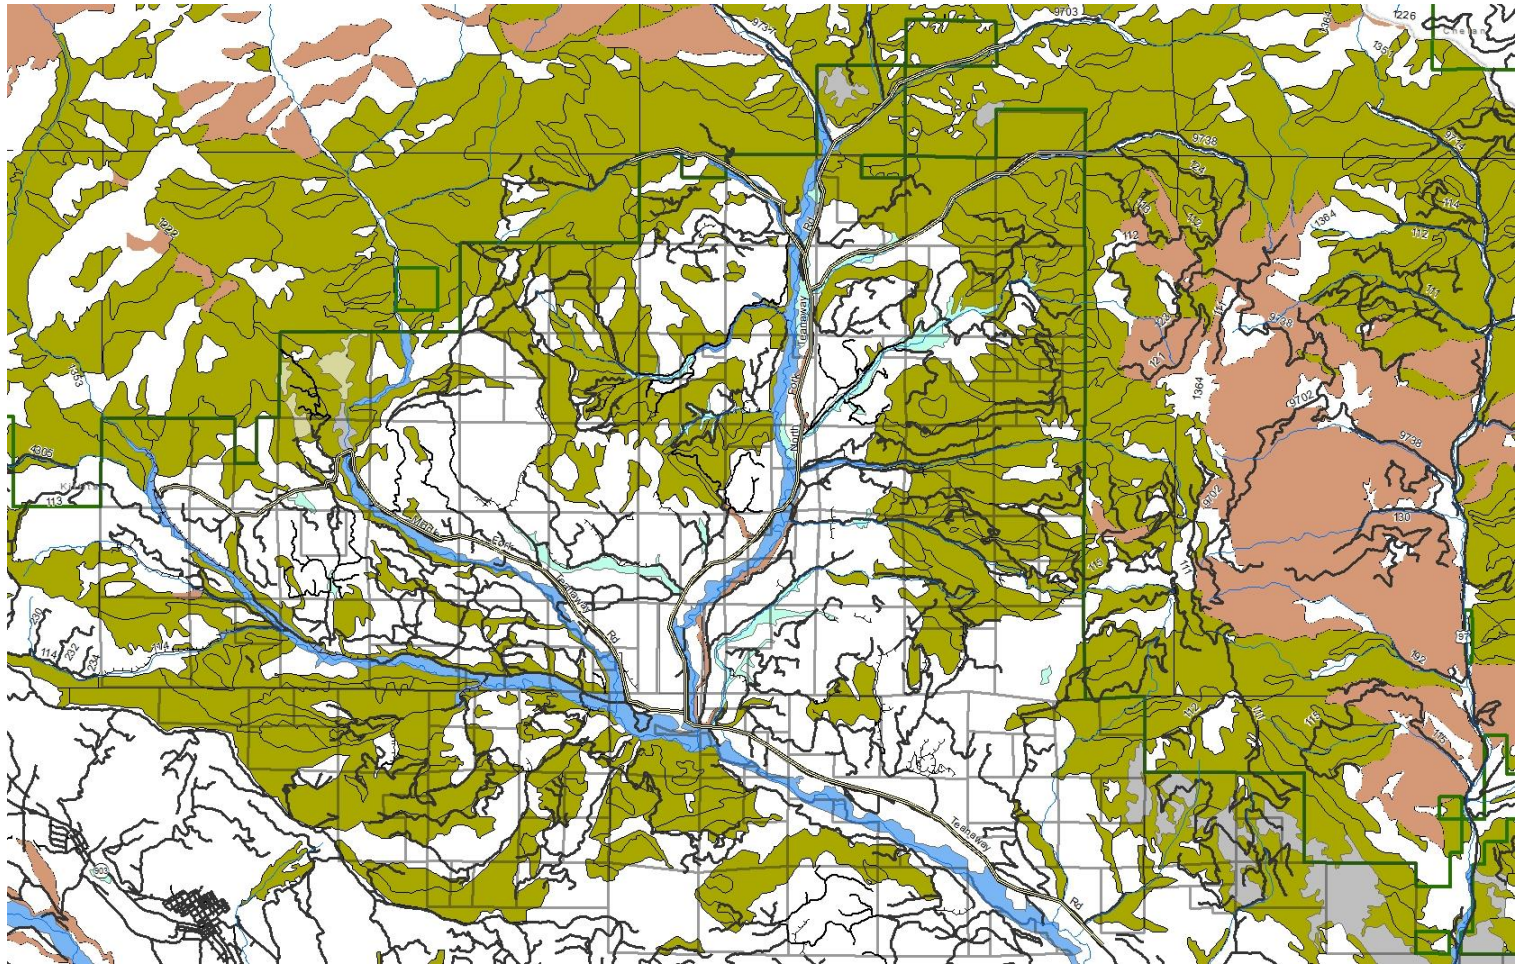

ORV Conceptual Information DRAFT

Teanaway Community Forest

Water quality sensitive sites - DRAFT

USFS Trails Locations

Conceptual Community Connectors and USFS Trails DRAFT

Conceptual ORV Area - DRAFT