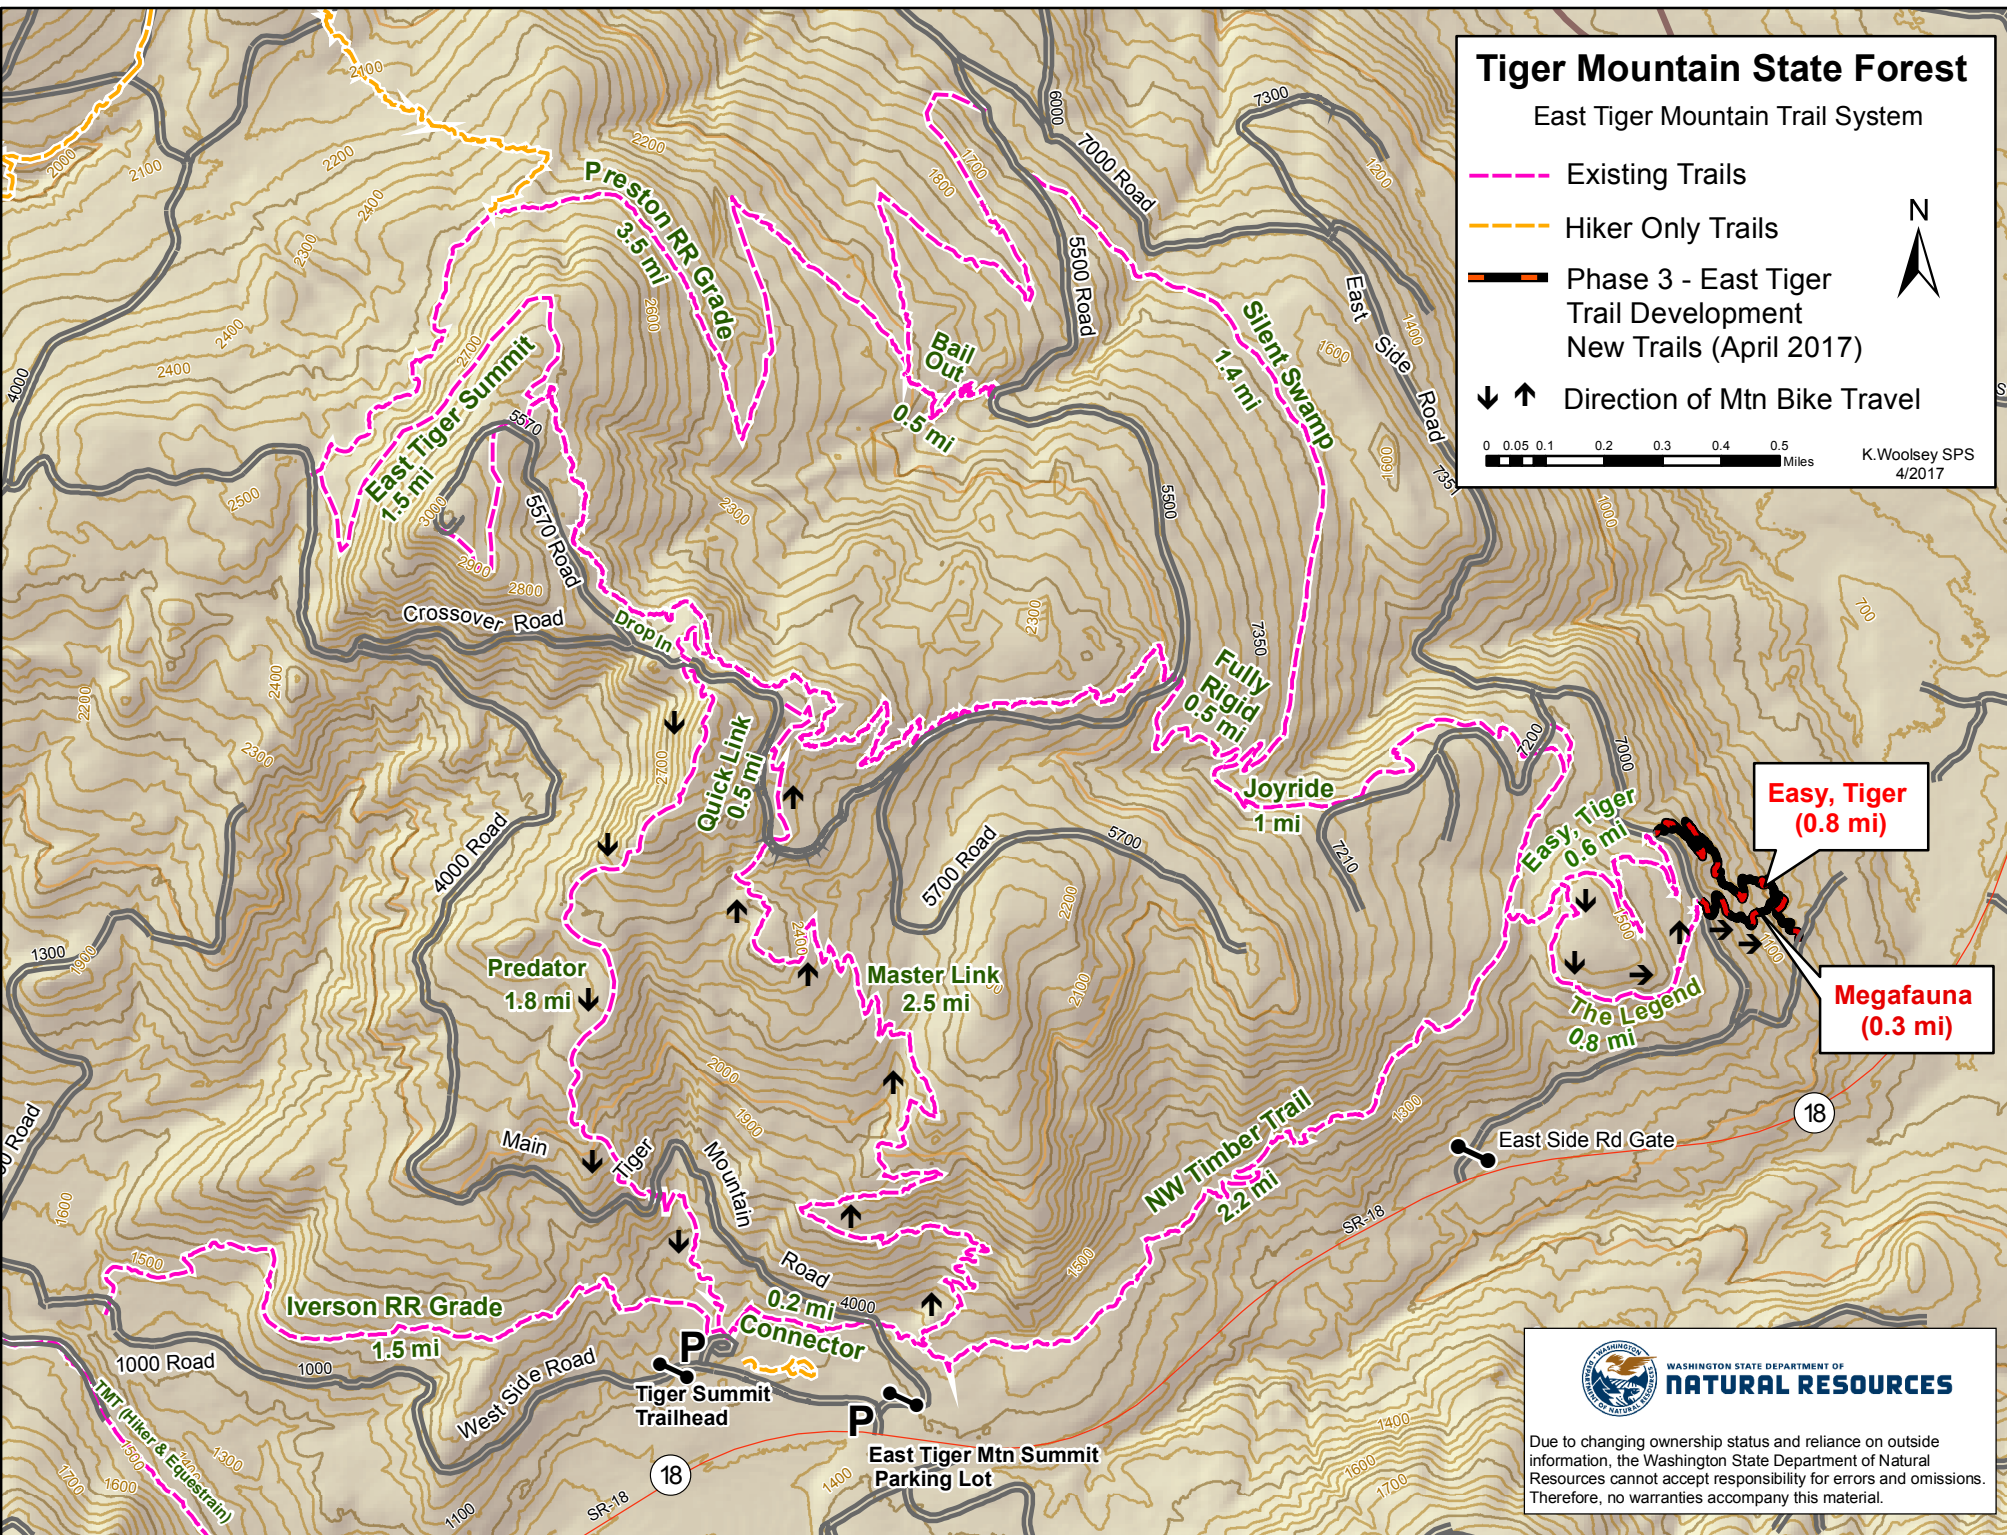

# Tiger Mountain State Forest

## East Tiger Mountain Trail System

- Existing Trails
- Hiker Only Trails
- Phase 3 - East Tiger Trail Development New Trails (April 2017)
- Direction of Mtn Bike Travel

K.Woolsey SPS  
4/2017

**Easy, Tiger (0.8 mi)**