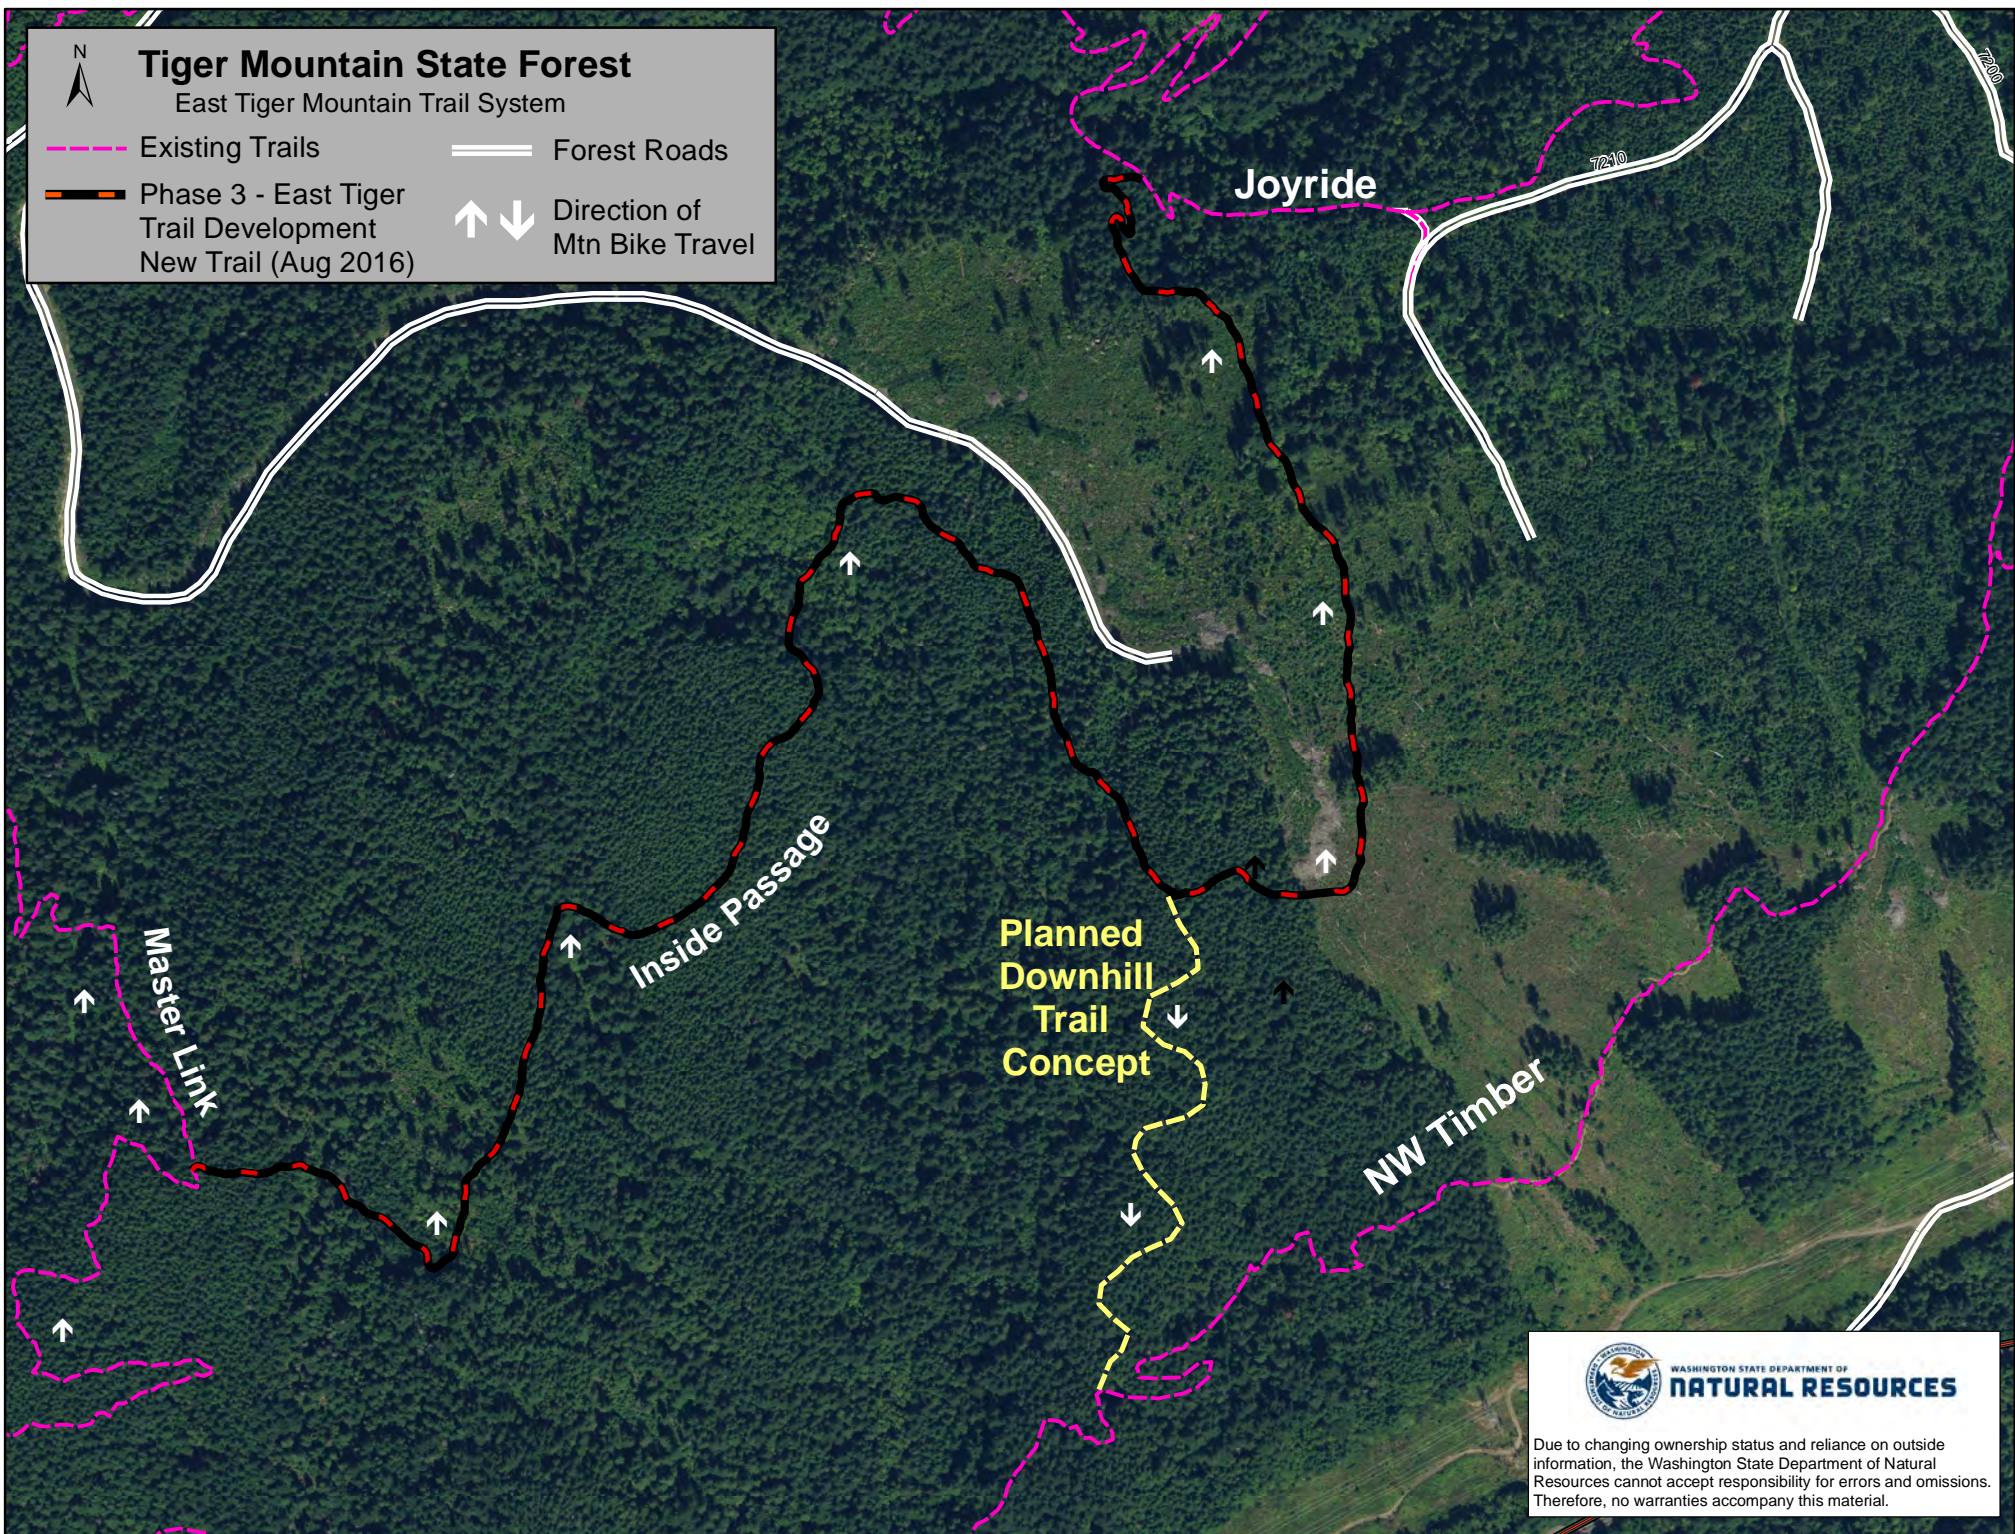

Tiger Mountain State Forest

East Tiger Mountain Trail System

- Existing Trails
- Phase 3 - East Tiger Trail Development New Trail (Aug 2016)
- Forest Roads
- Direction of Mtn Bike Travel

WASHINGTON STATE DEPARTMENT OF
NATURAL RESOURCES