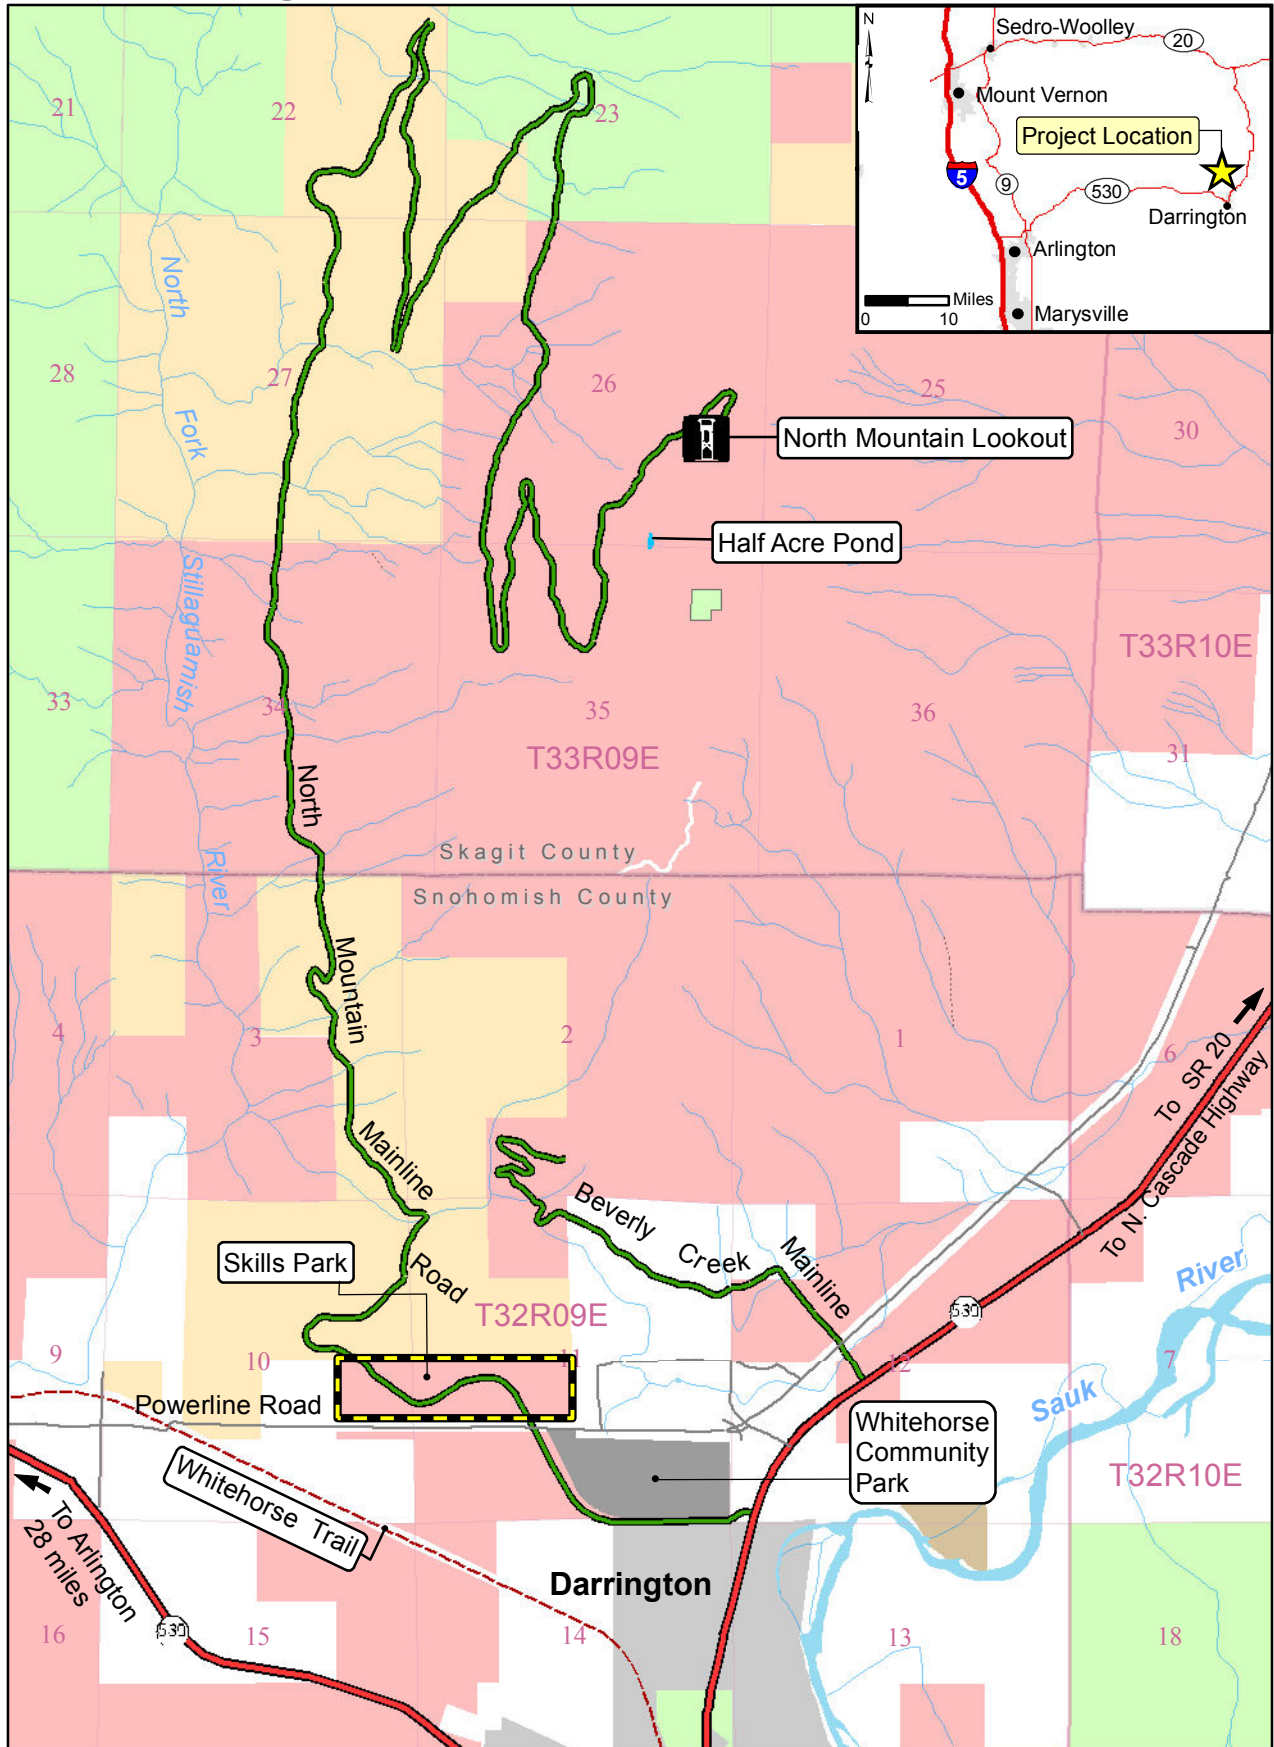

Darrington - North Mountain Location Map

	DNR-managed trust lands		US BLM		Whitehorse Trail	 WASHINGTON STATE Natural Resources	
	Sierra Pacific Industries		Other Ownership		Other Roads		
	US Forest Service		Mainline Roads		Skills Park		
	Darrington City Limits		Highways				

Map by J.G. DNR Recreation Program 11-23-2015