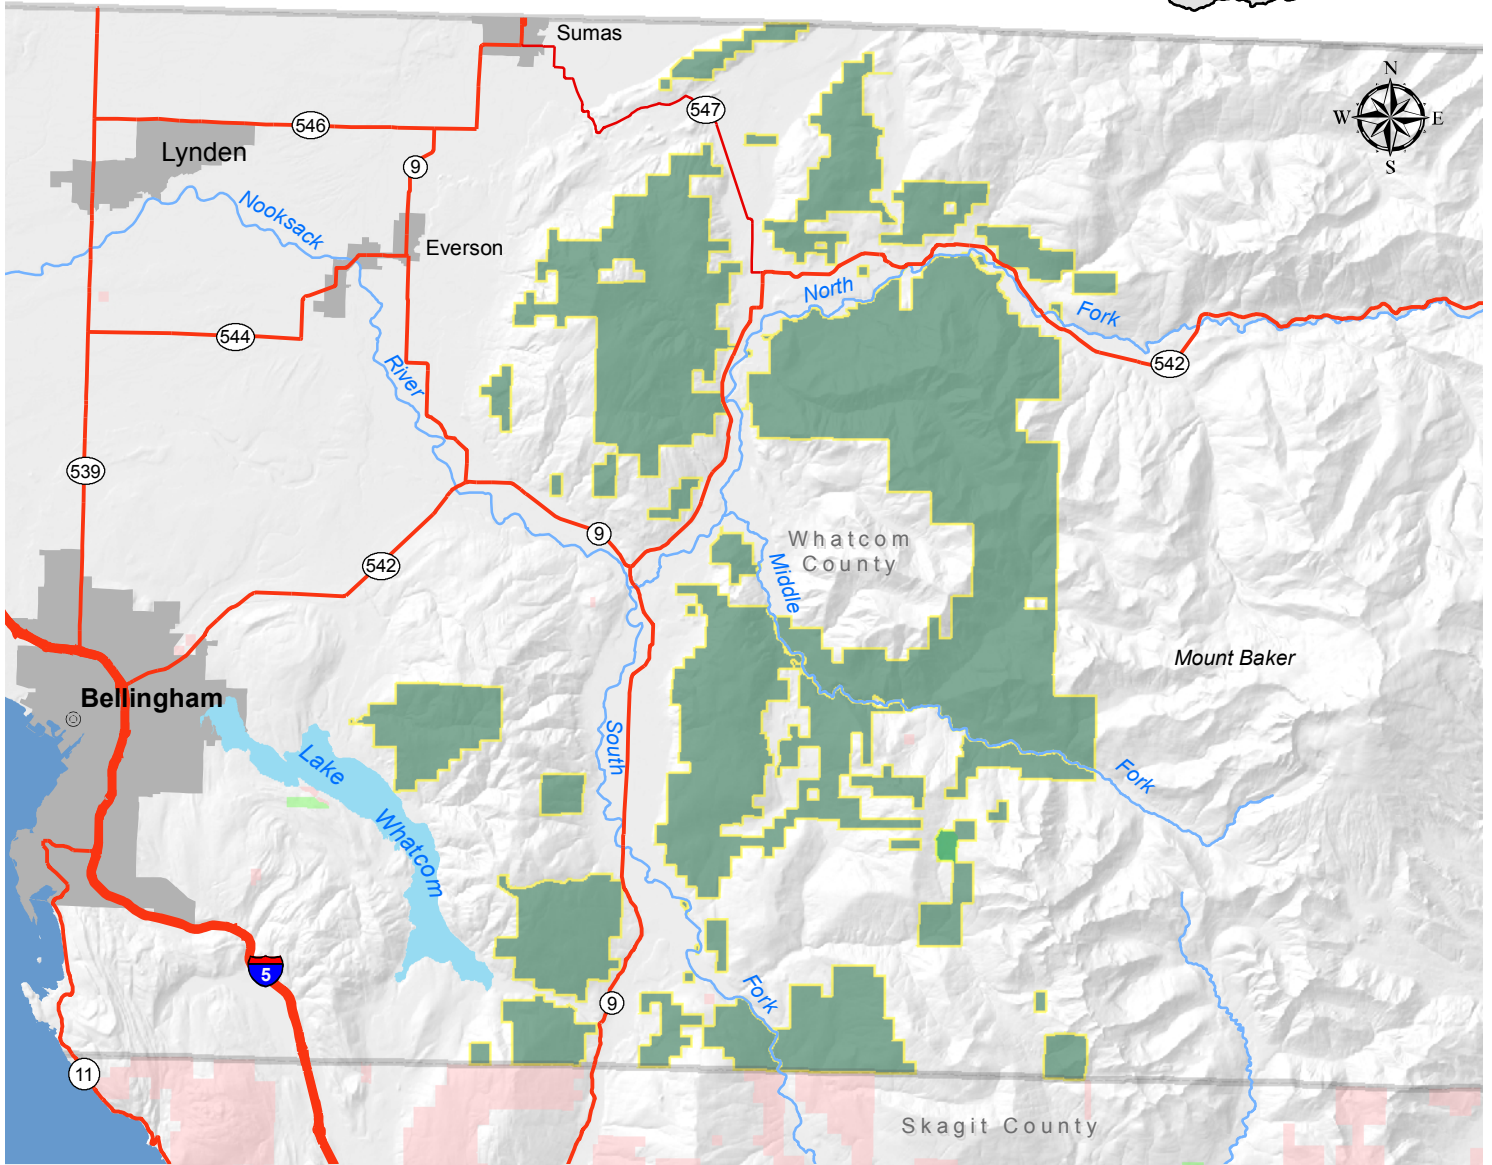

# Baker to Bellingham Recreation Plan

 Proposed DNR Recreation Planning Area (Approx. 86,000 Acres).

 Other DNR-managed trust lands  City Limits

 Highways

0 1 2 4  
Miles

WASHINGTON STATE DEPARTMENT OF  
**Natural Resources**

Map updated 12-10-2015

Extreme care was used during the compilation of this map to insure accuracy. However, due to changes in ownership and the need to rely on outside information, the Department of Natural Resources cannot accept responsibilities for errors or omissions. Therefore, there are no warranties which accompany this material.