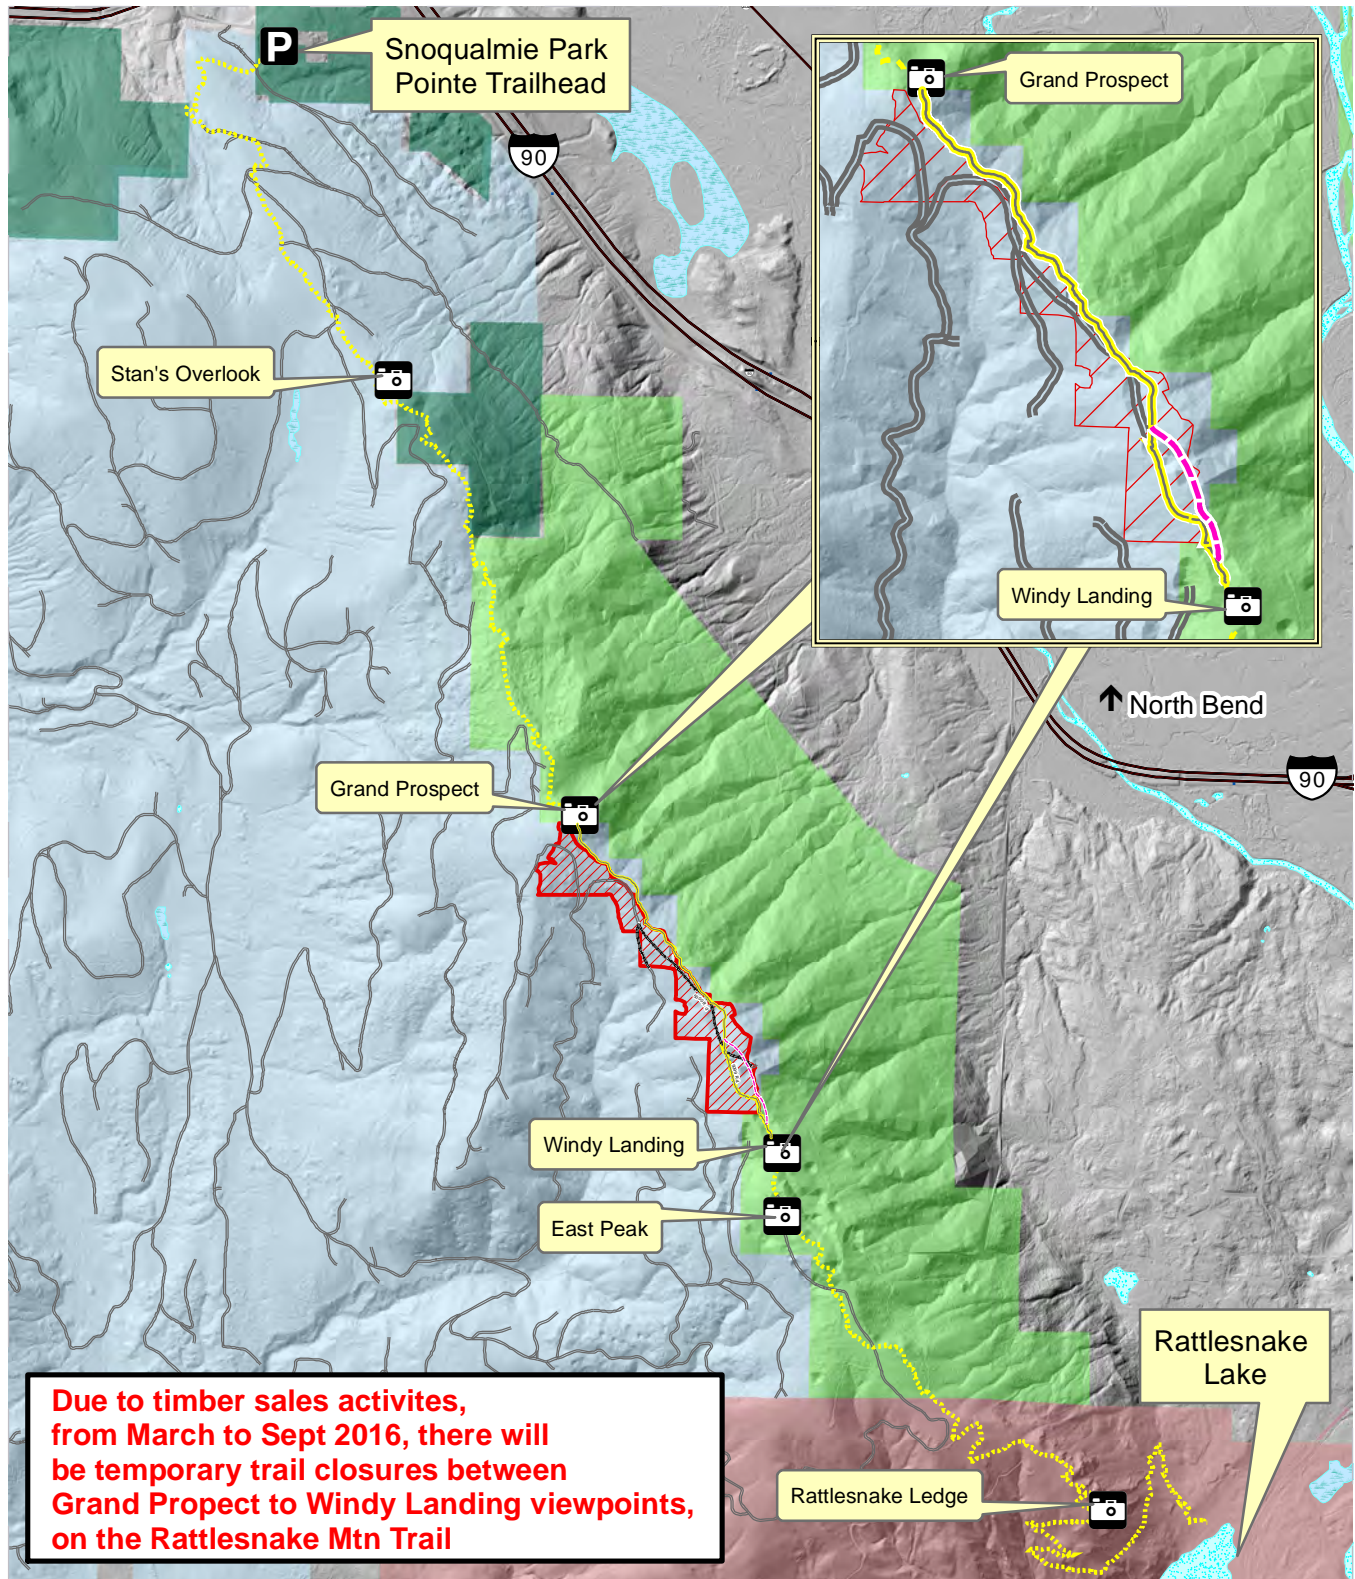

Future Temporary Trail Closures - Rattlesnake Mountain Trail

Due to timber sales activities, from March to Sept 2016, there will be temporary trail closures between Grand Prospect to Windy Landing viewpoints, on the Rattlesnake Mtn Trail

- Viewpoints
- Timber Harvest Area
- Rattlesnake Mtn Trail
- Rattlesnake Mtn Trail Re-Route
- DNR Forest Rds
- Future Temporary Trail Closure Section
- Raging River State Forest
- Rattlesnake Mountain Scenic Area
- US Forest Service
- Seattle Public Utilities