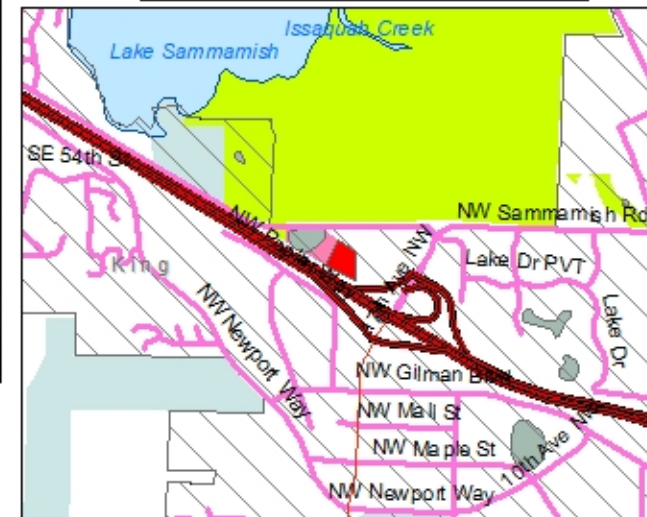

I-90 Lake Place B

King County
Vicinity

Source: Est, Wlaxr, Earthstar Geographics, and the GIS User Community

**WASHINGTON STATE DEPT OF
NATURAL
RESOURCES**

Disclaimer: Extreme care was used during the compilation of this map to ensure accuracy. However, due to changes in ownership and the need to rely on outside information, the Department of Natural Resources cannot accept responsibility for errors or omissions, and, therefore, there are no warranties which accompany this material.

Sehome-Haggen Exchange

Skagit County
Vicinity

Legend

- Sehome_Haggen
- Survey - Section Lines
- Survey - Township Lines

**WASHINGTON STATE DEPT OF
NATURAL
RESOURCES**

Disclaimer: Extreme care was used during the compilation of this map to ensure accuracy. However, due to changes in ownership and the need to rely on outside information, the Department of Natural Resources cannot accept responsibility for errors or omissions, and, therefore, there are no warranties which accompany this material.