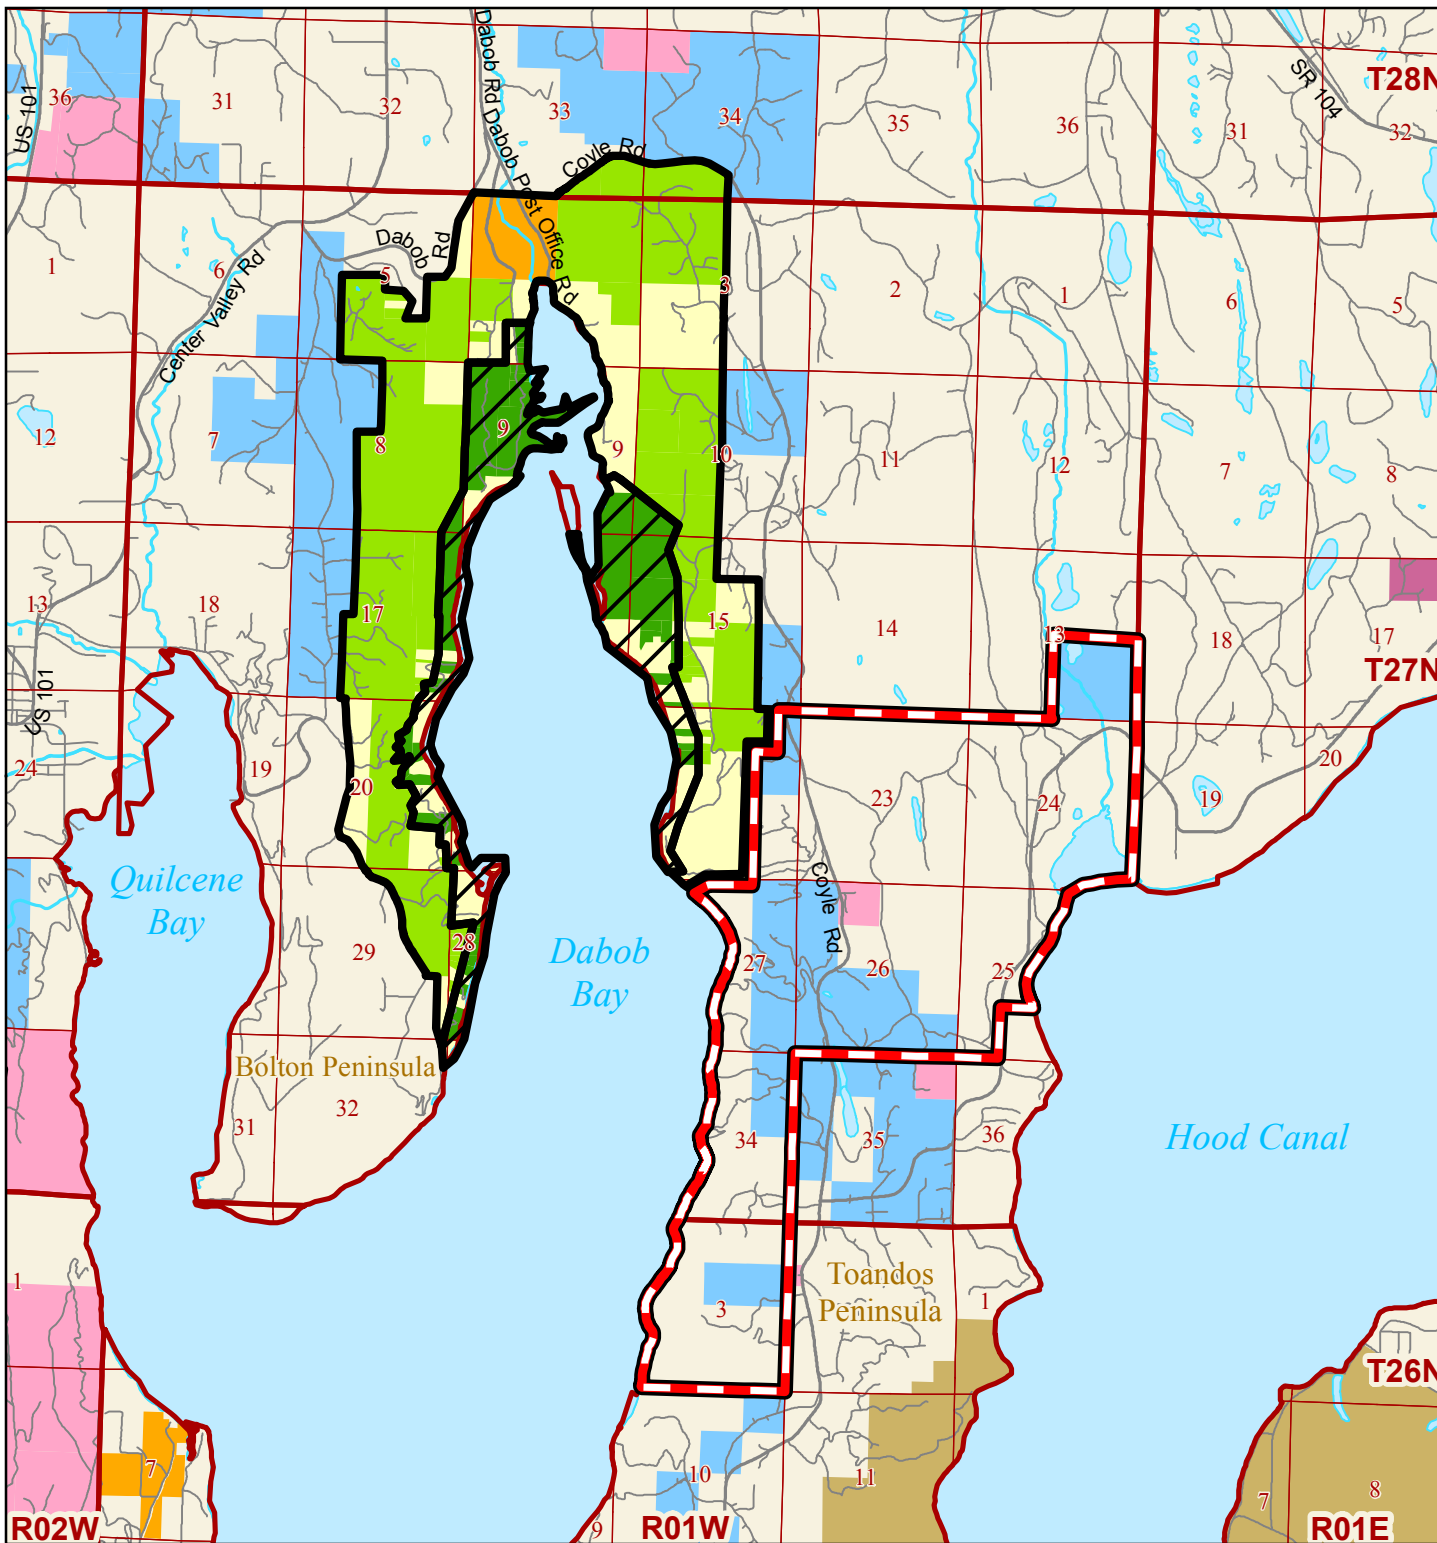

Proposed Boundary Dabob Bay Natural Area

Puget Trough Ecoregion

-  Proposed NRCA Boundary Expansion
-  NAP Boundary
-  NRCA Boundary
-  DNR: State Forest Transfer
-  DNR: Common School
-  DNR: University - Original
-  Natural Area Preserve
-  Natural Resources Conservation Area
-  WA Dept of Fish and Wildlife
-  Other Federal Lands
-  Lands Eligible for Inclusion

Disclaimer: Extreme care was used during the compilation of this map to ensure accuracy. However, due to changes in the ownership and the need to rely on outside information, the Department of Natural Resources cannot accept responsibility for errors or omissions, and therefore, there are no warranties which accompany this material.